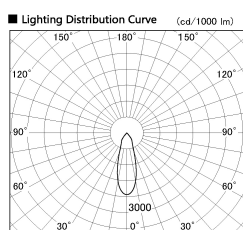

Item no. SD382-2030W9030-R-IK

Series Name: Cylinder Arm Reflector in-track tracklight.(SD382-R-IK)

■ Direct Horizontal Illuminance SD382-2030W9030-R-IK

Illuminance Angle	Beam Angle	Vertical Illuminance (lx)
30°	32°	20860
1	10000	5210
5000	2320	1300
2	2000	830
1070	1000	580
3	500	430
2140	1	330

Installation	Track mount
Type	Cylinder Arm Reflector in-track tracklight.(SD382-R-IK)
Fixture wattage	21W
Beam angle	32 deg
Color Temp.	3000K
CRI	Ra>90
Luminous	2234 lm
Body	Die-cast aluminum alloy
Body finish	White
Trim finish	N/A
Reflector finish	N/A
IP Rate	IP20
Light source	COB module
Input Voltage	AC220~240V
Dimming Type	Non-Dimmable
Certificate	CE,CCC
Cut Hole	N/A