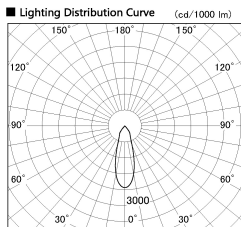

Item no. SD382-2030W9030-R-IK

Series Name: Cylinder Arm Reflector in-track tracklight.(SD382-R-IK)

■ Direct Horizontal Illuminance SD382-2030W9030-R-IK

Illuminance Angle	Beam Angle	Vertical Illuminance (lx)
30°	32°	20860
		5210
		2320
		1300
		830
		580
		430
		330

Installation	Track mount
Type	Cylinder Arm Reflector in-track tracklight.(SD382-R-IK)
Fixture wattage	21W
Beam angle	32 deg
Color Temp.	3000K
CRI	Ra>90
Luminous	2234 lm
Body	Die-cast aluminum alloy
Body finish	White
Trim finish	N/A
Reflector finish	N/A
IP Rate	IP20
Light source	COB module
Input Voltage	AC220~240V
Dimming Type	Non-Dimmable
Certificate	CE,CCC
Cut Hole	N/A