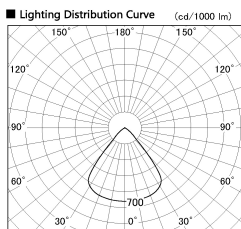

Item no. SD382-2060W9030-R-IK

Series Name: Cylinder Arm Reflector in-track tracklight.(SD382-R-IK)

Installation	Track mount
Type	Cylinder Arm Reflector in-track tracklight.(SD382-R-IK)
Fixture wattage	21W
Beam angle	79 deg
Color Temp.	3000K
CRI	Ra>90
Luminous	1923 lm
Body	Die-castaluminumalloy
Body finish	White
Trim finish	N/A
Reflector finish	N/A
IP Rate	IP20
Light source	COB module
Input Voltage	AC220~240V
Dimming Type	Non-Dimmable
Certificate	CE,CCC
Cut Hole	N/A