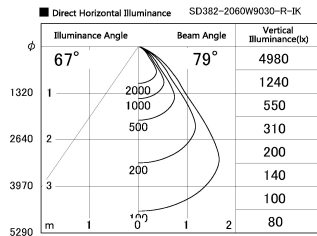

Item no. SD382-2060W9030-R-IK

Series Name: Cylinder Arm Reflector in-track tracklight.(SD382-R-IK)

Installation	Track mount
Type	Cylinder Arm Reflector in-track tracklight.(SD382-R-IK)
Fixture wattage	21W
Beam angle	79 deg
Color Temp.	3000K
CRI	Ra>90
Luminous	1923 lm
Body	Die-castaluminumalloy
Body finish	White
Trim finish	N/A
Reflector finish	N/A
IP Rate	IP20
Light source	COB module
Input Voltage	AC220~240V
Dimming Type	Non-Dimmable
Certificate	CE,CCC
Cut Hole	N/A