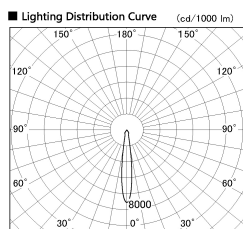

Item no. SD382-2515W9030-R-IK

Series Name: Cylinder Arm Reflector in-track tracklight.(SD382-R-IK)

Installation	Track mount
Type	Cylinder Arm Reflector in-track tracklight.(SD382-R-IK)
Fixture wattage	24W
Beam angle	15 deg
Color Temp.	3000K
CRI	Ra>90
Luminous	1857 lm
Body	Die-castaluminumalloy
Body finish	White
Trim finish	N/A
Reflector finish	N/A
IP Rate	IP20
Light source	COB module
Input Voltage	AC220~240V
Dimming Type	Non-Dimmable
Certificate	CE,CCC
Cut Hole	N/A