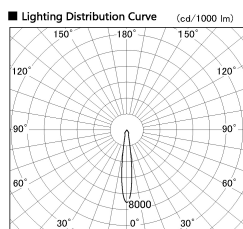

Item no. SD382-2515W9030-R-IK

Series Name: Cylinder Arm Reflector in-track tracklight.(SD382-R-IK)

■ Direct Horizontal Illuminance SD382-2515W9030-R-IK

φ	Illuminance Angle	Beam Angle	Vertical Illuminance(lx)
240	14°	15°	54410
480			13600
730			6050
980			3400
			2180
			1510
			1110
			850

Installation	Track mount
Type	Cylinder Arm Reflector in-track tracklight.(SD382-R-IK)
Fixture wattage	24W
Beam angle	15 deg
Color Temp.	3000K
CRI	Ra>90
Luminous	1857 lm
Body	Die-castaluminumalloy
Body finish	White
Trim finish	N/A
Reflector finish	N/A
IP Rate	IP20
Light source	COB module
Input Voltage	AC220~240V
Dimming Type	Non-Dimmable
Certificate	CE,CCC
Cut Hole	N/A