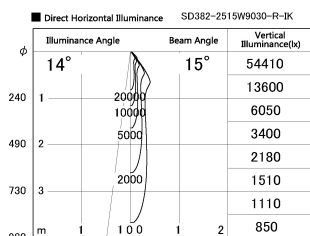

Item no. SD382-2515W9030-R-IK

Series Name: Cylinder Arm Reflector in-track tracklight.(SD382-R-IK)

Installation	Track mount
Type	Cylinder Arm Reflector in-track tracklight.(SD382-R-IK)
Fixture wattage	24W
Beam angle	15 deg
Color Temp.	3000K
CRI	Ra>90
Luminous	1857 lm
Body	Die-castaluminumalloy
Body finish	White
Trim finish	N/A
Reflector finish	N/A
IP Rate	IP20
Light source	COB module
Input Voltage	AC220~240V
Dimming Type	Non-Dimmable
Certificate	CE,CCC
Cut Hole	N/A