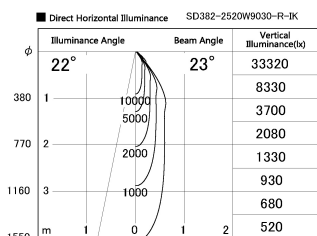

Item no. SD382-2520W9030-R-IK

Series Name: Cylinder Arm Reflector in-track tracklight.(SD382-R-IK)

Installation	Track mount
Type	Cylinder Arm Reflector in-track tracklight.(SD382-R-IK)
Fixture wattage	24W
Beam angle	23 deg
Color Temp.	3000K
CRI	Ra>90
Luminous	2341 lm
Body	Die-castaluminum alloy
Body finish	White
Trim finish	N/A
Reflector finish	N/A
IP Rate	IP20
Light source	COB module
Input Voltage	AC220~240V
Dimming Type	Non-Dimmable
Certificate	CE,CCC
Cut Hole	N/A