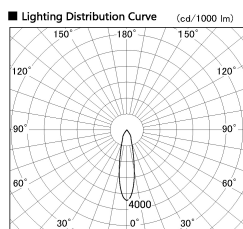

Item no. SD382-2520W9030-R-IK

Series Name: Cylinder Arm Reflector in-track tracklight.(SD382-R-IK)

Installation	Track mount
Type	Cylinder Arm Reflector in-track tracklight.(SD382-R-IK)
Fixture wattage	24W
Beam angle	23 deg
Color Temp.	3000K
CRI	Ra>90
Luminous	2341 lm
Body	Die-castaluminum alloy
Body finish	White
Trim finish	N/A
Reflector finish	N/A
IP Rate	IP20
Light source	COB module
Input Voltage	AC220~240V
Dimming Type	Non-Dimmable
Certificate	CE,CCC
Cut Hole	N/A