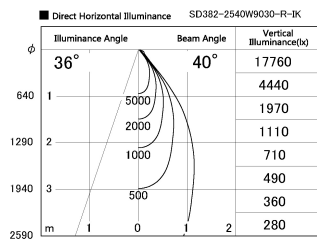

Item no. SD382-2540W9030-R-IK

Series Name: Cylinder Arm Reflector in-track tracklight.(SD382-R-IK)

Installation	Track mount
Type	Cylinder Arm Reflector in-track tracklight.(SD382-R-IK)
Fixture wattage	24W
Beam angle	40 deg
Color Temp.	3000K
CRI	Ra>90
Luminous	2413 lm
Body	Die-castaluminumalloy
Body finish	White
Trim finish	N/A
Reflector finish	N/A
IP Rate	IP20
Light source	COB module
Input Voltage	AC220~240V
Dimming Type	Non-Dimmable
Certificate	CE,CCC
Cut Hole	N/A