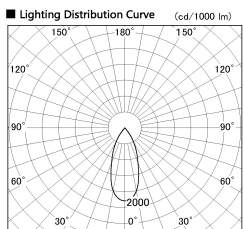

Item no. SD382-2540W9030-R-IK

Series Name: Cylinder Arm Reflector in-track tracklight.(SD382-R-IK)

Installation	Track mount
Type	Cylinder Arm Reflector in-track tracklight.(SD382-R-IK)
Fixture wattage	24W
Beam angle	40 deg
Color Temp.	3000K
CRI	Ra>90
Luminous	2413 lm
Body	Die-castaluminumalloy
Body finish	White
Trim finish	N/A
Reflector finish	N/A
IP Rate	IP20
Light source	COB module
Input Voltage	AC220~240V
Dimming Type	Non-Dimmable
Certificate	CE,CCC
Cut Hole	N/A