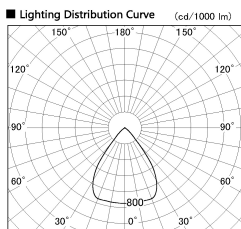

Item no. SD382-2560W9030-R-IK

Series Name: Cylinder Arm Reflector in-track tracklight.(SD382-R-IK)

Installation	Track mount
Type	Cylinder Arm Reflector in-track tracklight.(SD382-R-IK)
Fixture wattage	24W
Beam angle	73 deg
Color Temp.	3000K
CRI	Ra>90
Luminous	2013 lm
Body	Die-cast aluminum alloy
Body finish	White
Trim finish	N/A
Reflector finish	N/A
IP Rate	IP20
Light source	COB module
Input Voltage	AC220~240V
Dimming Type	Non-Dimmable
Certificate	CE,CCC
Cut Hole	N/A