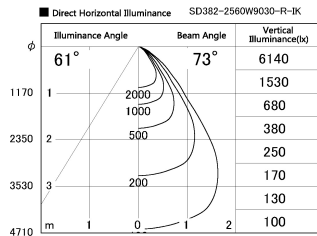

Item no. SD382-2560W9030-R-IK

Series Name: Cylinder Arm Reflector in-track tracklight.(SD382-R-IK)

Installation	Track mount
Type	Cylinder Arm Reflector in-track tracklight.(SD382-R-IK)
Fixture wattage	24W
Beam angle	73 deg
Color Temp.	3000K
CRI	Ra>90
Luminous	2013 lm
Body	Die-cast aluminum alloy
Body finish	White
Trim finish	N/A
Reflector finish	N/A
IP Rate	IP20
Light source	COB module
Input Voltage	AC220~240V
Dimming Type	Non-Dimmable
Certificate	CE,CCC
Cut Hole	N/A