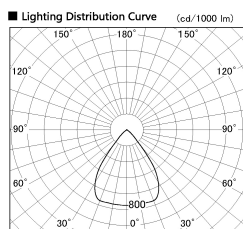

Item no. SD382-2560W9030-R-IK

Series Name: Cylinder Arm Reflector in-track tracklight.(SD382-R-IK)

Installation	Track mount
Type	Cylinder Arm Reflector in-track tracklight.(SD382-R-IK)
Fixture wattage	24W
Beam angle	73 deg
Color Temp.	3000K
CRI	Ra>90
Luminous	2013 lm
Body	Die-cast aluminum alloy
Body finish	White
Trim finish	N/A
Reflector finish	N/A
IP Rate	IP20
Light source	COB module
Input Voltage	AC220~240V
Dimming Type	Non-Dimmable
Certificate	CE,CCC
Cut Hole	N/A