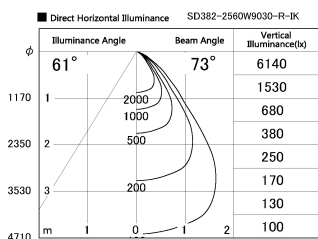

Item no. SD382-2560W9030-R-IK

Series Name: Cylinder Arm Reflector in-track tracklight.(SD382-R-IK)

Installation	Track mount
Type	Cylinder Arm Reflector in-track tracklight.(SD382-R-IK)
Fixture wattage	24W
Beam angle	73 deg
Color Temp.	3000K
CRI	Ra>90
Luminous	2013 lm
Body	Die-cast aluminum alloy
Body finish	White
Trim finish	N/A
Reflector finish	N/A
IP Rate	IP20
Light source	COB module
Input Voltage	AC220~240V
Dimming Type	Non-Dimmable
Certificate	CE,CCC
Cut Hole	N/A