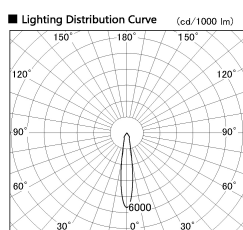

Item no. SD382-0815W9030-R-IK

Series Name: Cylinder Arm Reflector in-track tracklight.(SD382-R-IK)

■ Direct Horizontal Illuminance SD382-0815W9030-R-IK

φ	Illuminance Angle	Beam Angle	Vertical Illuminance(lx)
1	17°	17°	15920
2			3980
3			1770
5			1000
10			640
20			440
40			320
80			250

Installation	Track mount
Type	Cylinder Arm Reflector in-track tracklight.(SD382-R-IK)
Fixture wattage	7.5W
Beam angle	17 deg
Color Temp.	3000K
CRI	Ra>90
Luminous	705 lm
Body	Die-castaluminumalloy
Body finish	White
Trim finish	N/A
Reflector finish	N/A
IP Rate	IP20
Light source	COB module
Input Voltage	AC220~240V
Dimming Type	Non-Dimmable
Certificate	CE,CCC
Cut Hole	N/A