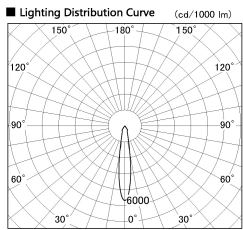

Item no. SD382-0815W9030-R-IK

Series Name: Cylinder Arm Reflector in-track tracklight.(SD382-R-IK)

■ Direct Horizontal Illuminance SD382-0815W9030-R-IK

φ	Illuminance Angle	Beam Angle	Vertical Illuminance(lx)
1	17°	17°	15920
2			3980
3			1770
4			1000
5			640
6			440
7			320
8			250

Installation	Track mount
Type	Cylinder Arm Reflector in-track tracklight.(SD382-R-IK)
Fixture wattage	7.5W
Beam angle	17 deg
Color Temp.	3000K
CRI	Ra>90
Luminous	705 lm
Body	Die-castaluminumalloy
Body finish	White
Trim finish	N/A
Reflector finish	N/A
IP Rate	IP20
Light source	COB module
Input Voltage	AC220~240V
Dimming Type	Non-Dimmable
Certificate	CE,CCC
Cut Hole	N/A