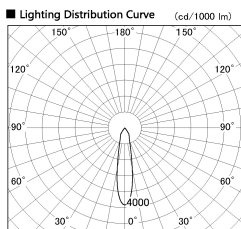

Item no. SD382-0820W9030-R-IK

Series Name: Cylinder Arm Reflector in-track tracklight.(SD382-R-IK)

■ Direct Horizontal Illuminance SD382-0820W9030-R-IK

Illuminance Angle	Beam Angle	Vertical Illuminance (lx)
20°	21°	10790
		2700
		1200
		670
		430
		300
		220
		170

Installation	Track mount
Type	Cylinder Arm Reflector in-track tracklight.(SD382-R-IK)
Fixture wattage	7.5W
Beam angle	21 deg
Color Temp.	3000K
CRI	Ra>90
Luminous	694 lm
Body	Die-cast aluminum alloy
Body finish	White
Trim finish	N/A
Reflector finish	N/A
IP Rate	IP20
Light source	COB module
Input Voltage	AC220~240V
Dimming Type	Non-Dimmable
Certificate	CE,CCC
Cut Hole	N/A