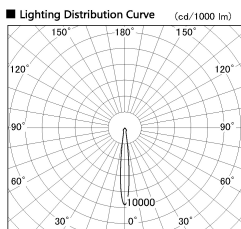

Item no. SD382-3515W9035-R-IK

Series Name: Cylinder Arm Reflector in-track tracklight.(SD382-R-IK)

■ Direct Horizontal Illuminance SD382-3515W9035-R-IK

φ	Illuminance Angle	Beam Angle	Vertical Illuminance(lx)
190	11°	12°	118530
1			29630
			50000
			20000
380			13170
2			7410
			10000
570			4740
3			3290
			5000
770			2420
m	1	2	1850

Installation	Track mount
Type	Cylinder Arm Reflector in-track tracklight.(SD382-R-IK)
Fixture wattage	36W
Beam angle	12 deg
Color Temp.	3500K
CRI	Ra>90
Luminous	3051 lm
Body	Die-castaluminumalloy
Body finish	White
Trim finish	N/A
Reflector finish	N/A
IP Rate	IP20
Light source	COB module
Input Voltage	AC220~240V
Dimming Type	Non-Dimmable
Certificate	CE,CCC
Cut Hole	N/A