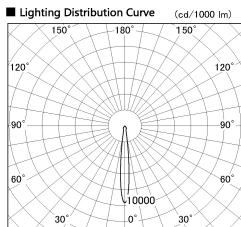

Item no. SD382-3515W9035-R-IK

Series Name: Cylinder Arm Reflector in-track tracklight.(SD382-R-IK)

■ Direct Horizontal Illuminance SD382-3515W9035-R-IK

φ	Illuminance Angle	Beam Angle	Vertical Illuminance(lx)
190	11°	12°	118530
1	50000		29630
	20000		13170
380	10000		7410
2			4740
570	5000		3290
3			2420
770			1850

Installation	Track mount
Type	Cylinder Arm Reflector in-track tracklight.(SD382-R-IK)
Fixture wattage	36W
Beam angle	12 deg
Color Temp.	3500K
CRI	Ra>90
Luminous	3051 lm
Body	Die-castaluminumalloy
Body finish	White
Trim finish	N/A
Reflector finish	N/A
IP Rate	IP20
Light source	COB module
Input Voltage	AC220~240V
Dimming Type	Non-Dimmable
Certificate	CE,CCC
Cut Hole	N/A