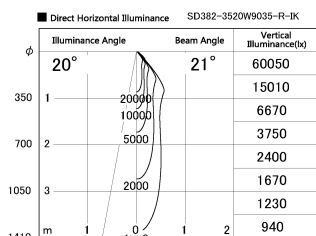

Item no. SD382-3520W9035-R-IK

Series Name: Cylinder Arm Reflector in-track tracklight.(SD382-R-IK)

Installation	Track mount
Type	Cylinder Arm Reflector in-track tracklight.(SD382-R-IK)
Fixture wattage	36W
Beam angle	21 deg
Color Temp.	3500K
CRI	Ra>90
Luminous	3785 lm
Body	Die-cast aluminum alloy
Body finish	White
Trim finish	N/A
Reflector finish	N/A
IP Rate	IP20
Light source	COB module
Input Voltage	AC220~240V
Dimming Type	Non-Dimmable
Certificate	CE,CCC
Cut Hole	N/A