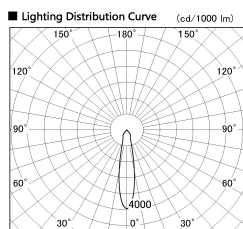

Item no. SD382-3520W9035-R-IK

Series Name: Cylinder Arm Reflector in-track tracklight.(SD382-R-IK)

Installation	Track mount
Type	Cylinder Arm Reflector in-track tracklight.(SD382-R-IK)
Fixture wattage	36W
Beam angle	21 deg
Color Temp.	3500K
CRI	Ra>90
Luminous	3785 lm
Body	Die-cast aluminum alloy
Body finish	White
Trim finish	N/A
Reflector finish	N/A
IP Rate	IP20
Light source	COB module
Input Voltage	AC220~240V
Dimming Type	Non-Dimmable
Certificate	CE,CCC
Cut Hole	N/A