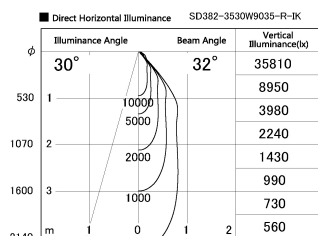

Item no. SD382-3530W9035-R-IK

Series Name: Cylinder Arm Reflector in-track tracklight.(SD382-R-IK)

Installation	Track mount
Type	Cylinder Arm Reflector in-track tracklight.(SD382-R-IK)
Fixture wattage	36W
Beam angle	32 deg
Color Temp.	3500K
CRI	Ra>90
Luminous	3835 lm
Body	Die-castaluminumalloy
Body finish	White
Trim finish	N/A
Reflector finish	N/A
IP Rate	IP20
Light source	COB module
Input Voltage	AC220~240V
Dimming Type	Non-Dimmable
Certificate	CE,CCC
Cut Hole	N/A