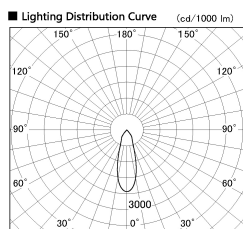

Item no. SD382-3530W9035-R-IK

Series Name: Cylinder Arm Reflector in-track tracklight.(SD382-R-IK)

Installation	Track mount
Type	Cylinder Arm Reflector in-track tracklight.(SD382-R-IK)
Fixture wattage	36W
Beam angle	32 deg
Color Temp.	3500K
CRI	Ra>90
Luminous	3835 lm
Body	Die-castaluminumalloy
Body finish	White
Trim finish	N/A
Reflector finish	N/A
IP Rate	IP20
Light source	COB module
Input Voltage	AC220~240V
Dimming Type	Non-Dimmable
Certificate	CE,CCC
Cut Hole	N/A