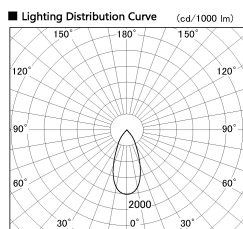

Item no. SD382-3540W9035-R-IK

Series Name: Cylinder Arm Reflector in-track tracklight.(SD382-R-IK)

Installation	Track mount
Type	Cylinder Arm Reflector in-track tracklight.(SD382-R-IK)
Fixture wattage	36W
Beam angle	44 deg
Color Temp.	3500K
CRI	Ra>90
Luminous	3834 lm
Body	Die-cast aluminum alloy
Body finish	White
Trim finish	N/A
Reflector finish	N/A
IP Rate	IP20
Light source	COB module
Input Voltage	AC220~240V
Dimming Type	Non-Dimmable
Certificate	CE,CCC
Cut Hole	N/A