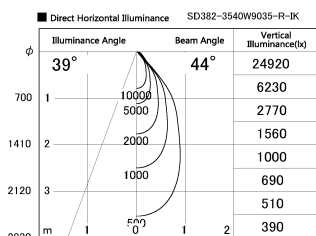

Item no. SD382-3540W9035-R-IK

Series Name: Cylinder Arm Reflector in-track tracklight.(SD382-R-IK)

Installation	Track mount
Type	Cylinder Arm Reflector in-track tracklight.(SD382-R-IK)
Fixture wattage	36W
Beam angle	44 deg
Color Temp.	3500K
CRI	Ra>90
Luminous	3834 lm
Body	Die-cast aluminum alloy
Body finish	White
Trim finish	N/A
Reflector finish	N/A
IP Rate	IP20
Light source	COB module
Input Voltage	AC220~240V
Dimming Type	Non-Dimmable
Certificate	CE,CCC
Cut Hole	N/A