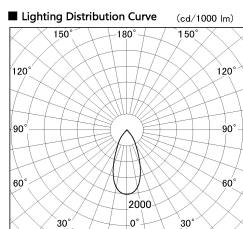

Item no. SD382-3540W9035-R-IK

Series Name: Cylinder Arm Reflector in-track tracklight.(SD382-R-IK)

■ Direct Horizontal Illuminance SD382-3540W9035-R-IK

φ	Illuminance Angle	Beam Angle	Vertical Illuminance(lx)
700	39°	44°	24920
1410	1		6230
2120	2		2770
2830	3		1560
	1		1000
	2		690
	3		510
	1	2	390

Installation	Track mount
Type	Cylinder Arm Reflector in-track tracklight.(SD382-R-IK)
Fixture wattage	36W
Beam angle	44 deg
Color Temp.	3500K
CRI	Ra>90
Luminous	3834 lm
Body	Die-castaluminumalloy
Body finish	White
Trim finish	N/A
Reflector finish	N/A
IP Rate	IP20
Light source	COB module
Input Voltage	AC220~240V
Dimming Type	Non-Dimmable
Certificate	CE,CCC
Cut Hole	N/A