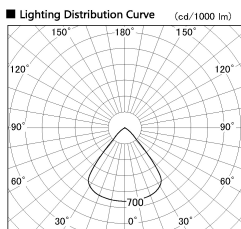

Item no. SD382-3560W9035-R-IK

Series Name: Cylinder Arm Reflector in-track tracklight.(SD382-R-IK)

Installation	Track mount
Type	Cylinder Arm Reflector in-track tracklight.(SD382-R-IK)
Fixture wattage	36W
Beam angle	79 deg
Color Temp.	3500K
CRI	Ra>90
Luminous	3302 lm
Body	Die-castaluminumalloy
Body finish	White
Trim finish	N/A
Reflector finish	N/A
IP Rate	IP20
Light source	COB module
Input Voltage	AC220~240V
Dimming Type	Non-Dimmable
Certificate	CE,CCC
Cut Hole	N/A