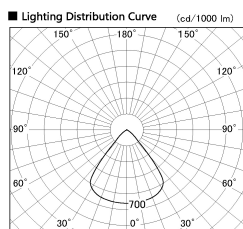

Item no. SD382-3560W9035-R-IK

Series Name: Cylinder Arm Reflector in-track tracklight.(SD382-R-IK)

Installation	Track mount
Type	Cylinder Arm Reflector in-track tracklight.(SD382-R-IK)
Fixture wattage	36W
Beam angle	79 deg
Color Temp.	3500K
CRI	Ra>90
Luminous	3302 lm
Body	Die-cast aluminum alloy
Body finish	White
Trim finish	N/A
Reflector finish	N/A
IP Rate	IP20
Light source	COB module
Input Voltage	AC220~240V
Dimming Type	Non-Dimmable
Certificate	CE,CCC
Cut Hole	N/A