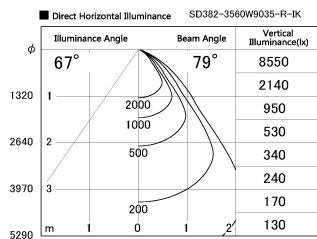

Item no. SD382-3560W9035-R-IK

Series Name: Cylinder Arm Reflector in-track tracklight.(SD382-R-IK)

Installation	Track mount
Type	Cylinder Arm Reflector in-track tracklight.(SD382-R-IK)
Fixture wattage	36W
Beam angle	79 deg
Color Temp.	3500K
CRI	Ra>90
Luminous	3302 lm
Body	Die-castaluminumalloy
Body finish	White
Trim finish	N/A
Reflector finish	N/A
IP Rate	IP20
Light source	COB module
Input Voltage	AC220~240V
Dimming Type	Non-Dimmable
Certificate	CE,CCC
Cut Hole	N/A