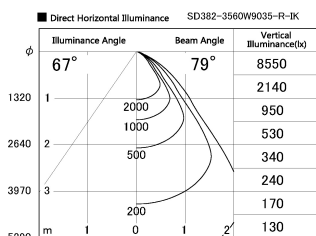

Item no. SD382-3560W9035-R-IK

Series Name: Cylinder Arm Reflector in-track tracklight.(SD382-R-IK)

Installation	Track mount
Type	Cylinder Arm Reflector in-track tracklight.(SD382-R-IK)
Fixture wattage	36W
Beam angle	79 deg
Color Temp.	3500K
CRI	Ra>90
Luminous	3302 lm
Body	Die-cast aluminum alloy
Body finish	White
Trim finish	N/A
Reflector finish	N/A
IP Rate	IP20
Light source	COB module
Input Voltage	AC220~240V
Dimming Type	Non-Dimmable
Certificate	CE,CCC
Cut Hole	N/A