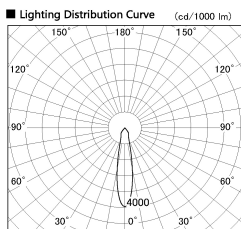

Item no. SD382-2820W9035-R-IK

Series Name: Cylinder Arm Reflector in-track tracklight.(SD382-R-IK)

■ Direct Horizontal Illuminance SD382-2820W9035-R-IK

Illuminance Angle	Beam Angle	Vertical Illuminance(lx)
20°	21°	47610
		11900
		5290
		2980
		1900
		1320
		970
		740

Installation	Track mount
Type	Cylinder Arm Reflector in-track tracklight.(SD382-R-IK)
Fixture wattage	28W
Beam angle	21 deg
Color Temp.	3500K
CRI	Ra>90
Luminous	3001 lm
Body	Die-castaluminumalloy
Body finish	White
Trim finish	N/A
Reflector finish	N/A
IP Rate	IP20
Light source	COB module
Input Voltage	AC220~240V
Dimming Type	Non-Dimmable
Certificate	CE,CCC
Cut Hole	N/A