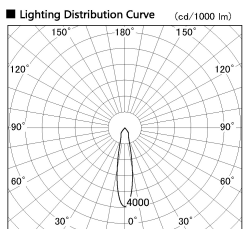

Item no. SD382-2820W9035-R-IK

Series Name: Cylinder Arm Reflector in-track tracklight.(SD382-R-IK)

■ Direct Horizontal Illuminance SD382-2820W9035-R-IK

Illuminance Angle	Beam Angle	Vertical Illuminance (lx)
20°	21°	47610
		11900
		5290
		2980
		1900
		1320
		970
		740

Installation	Track mount
Type	Cylinder Arm Reflector in-track tracklight.(SD382-R-IK)
Fixture wattage	28W
Beam angle	21 deg
Color Temp.	3500K
CRI	Ra>90
Luminous	3001 lm
Body	Die-cast aluminum alloy
Body finish	White
Trim finish	N/A
Reflector finish	N/A
IP Rate	IP20
Light source	COB module
Input Voltage	AC220~240V
Dimming Type	Non-Dimmable
Certificate	CE,CCC
Cut Hole	N/A