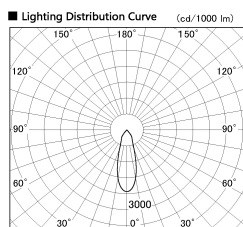

Item no. SD382-2830W9035-R-IK

Series Name: Cylinder Arm Reflector in-track tracklight.(SD382-R-IK)

■ Direct Horizontal Illuminance SD382-2830W9035-R-IK

Illuminance Angle	Beam Angle	Vertical Illuminance (lx)
30°	32°	28390
		7100
		3150
		1770
		1140
		790
		580
		440

Installation	Track mount
Type	Cylinder Arm Reflector in-track tracklight.(SD382-R-IK)
Fixture wattage	28W
Beam angle	32 deg
Color Temp.	3500K
CRI	Ra>90
Luminous	3041 lm
Body	Die-cast aluminum alloy
Body finish	White
Trim finish	N/A
Reflector finish	N/A
IP Rate	IP20
Light source	COB module
Input Voltage	AC220~240V
Dimming Type	Non-Dimmable
Certificate	CE,CCC
Cut Hole	N/A