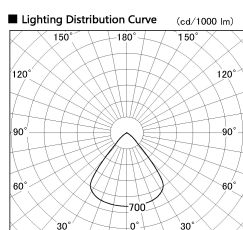

Item no. SD382-2660W9035-R-IK

Series Name: Cylinder Arm Reflector in-track tracklight.(SD382-R-IK)

Installation	Track mount
Type	Cylinder Arm Reflector in-track tracklight.(SD382-R-IK)
Fixture wattage	24W
Beam angle	79 deg
Color Temp.	3500K
CRI	Ra>90
Luminous	2264 lm
Body	Die-castaluminumalloy
Body finish	White
Trim finish	N/A
Reflector finish	N/A
IP Rate	IP20
Light source	COB module
Input Voltage	AC220~240V
Dimming Type	Non-Dimmable
Certificate	CE,CCC
Cut Hole	N/A