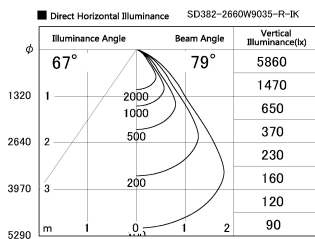

Item no. SD382-2660W9035-R-IK

Series Name: Cylinder Arm Reflector in-track tracklight.(SD382-R-IK)

Installation	Track mount
Type	Cylinder Arm Reflector in-track tracklight.(SD382-R-IK)
Fixture wattage	24W
Beam angle	79 deg
Color Temp.	3500K
CRI	Ra>90
Luminous	2264 lm
Body	Die-cast aluminum alloy
Body finish	White
Trim finish	N/A
Reflector finish	N/A
IP Rate	IP20
Light source	COB module
Input Voltage	AC220~240V
Dimming Type	Non-Dimmable
Certificate	CE,CCC
Cut Hole	N/A