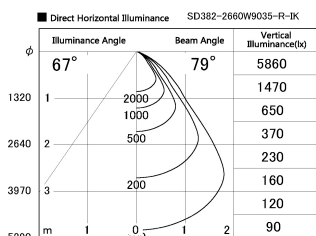

Item no. SD382-2660W9035-R-IK

Series Name: Cylinder Arm Reflector in-track tracklight.(SD382-R-IK)

Installation	Track mount
Type	Cylinder Arm Reflector in-track tracklight.(SD382-R-IK)
Fixture wattage	24W
Beam angle	79 deg
Color Temp.	3500K
CRI	Ra>90
Luminous	2264 lm
Body	Die-castaluminumalloy
Body finish	White
Trim finish	N/A
Reflector finish	N/A
IP Rate	IP20
Light source	COB module
Input Voltage	AC220~240V
Dimming Type	Non-Dimmable
Certificate	CE,CCC
Cut Hole	N/A