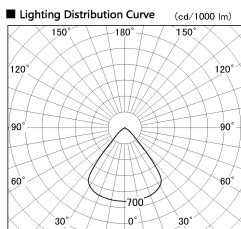

Item no. SD382-2660W9035-R-IK

Series Name: Cylinder Arm Reflector in-track tracklight.(SD382-R-IK)

Installation	Track mount
Type	Cylinder Arm Reflector in-track tracklight.(SD382-R-IK)
Fixture wattage	24W
Beam angle	79 deg
Color Temp.	3500K
CRI	Ra>90
Luminous	2264 lm
Body	Die-cast aluminum alloy
Body finish	White
Trim finish	N/A
Reflector finish	N/A
IP Rate	IP20
Light source	COB module
Input Voltage	AC220~240V
Dimming Type	Non-Dimmable
Certificate	CE,CCC
Cut Hole	N/A