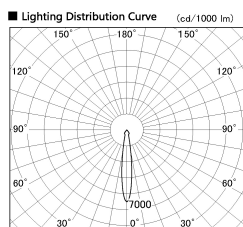

Item no. SD382-2015W9035-R-IK

Series Name: Cylinder Arm Reflector in-track tracklight.(SD382-R-IK)

■ Direct Horizontal Illuminance SD382-2015W9035-R-IK

φ	Illuminance Angle	Beam Angle	Vertical Illuminance(lx)
240	14°	15°	51660
1			12910
			5740
480			3230
2			2070
730			1430
3			1050
980			810

Installation	Track mount
Type	Cylinder Arm Reflector in-track tracklight.(SD382-R-IK)
Fixture wattage	21W
Beam angle	15 deg
Color Temp.	3500K
CRI	Ra>90
Luminous	2036 lm
Body	Die-castaluminumalloy
Body finish	White
Trim finish	N/A
Reflector finish	N/A
IP Rate	IP20
Light source	COB module
Input Voltage	AC220~240V
Dimming Type	Non-Dimmable
Certificate	CE,CCC
Cut Hole	N/A