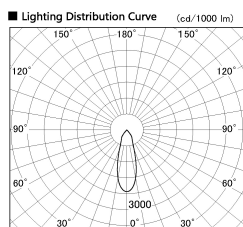

Item no. SD382-2030W9035-R-IK

Series Name: Cylinder Arm Reflector in-track tracklight.(SD382-R-IK)

■ Direct Horizontal Illuminance SD382-2030W9035-R-IK

Illuminance Angle	Beam Angle	Vertical Illuminance (lx)
30°	32°	20650
1	10000	5160
5000	2290	
2000	1290	
1000	830	
500	570	
2140	420	
	320	

Installation	Track mount
Type	Cylinder Arm Reflector in-track tracklight.(SD382-R-IK)
Fixture wattage	21W
Beam angle	32 deg
Color Temp.	3500K
CRI	Ra>90
Luminous	2212 lm
Body	Die-cast aluminum alloy
Body finish	White
Trim finish	N/A
Reflector finish	N/A
IP Rate	IP20
Light source	COB module
Input Voltage	AC220~240V
Dimming Type	Non-Dimmable
Certificate	CE,CCC
Cut Hole	N/A