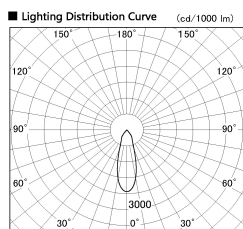

Item no. SD382-2030W9035-R-IK

Series Name: Cylinder Arm Reflector in-track tracklight.(SD382-R-IK)

■ Direct Horizontal Illuminance SD382-2030W9035-R-IK

Illuminance Angle	Beam Angle	Vertical Illuminance (lx)
30°	32°	20650
1	10000	5160
5000	2290	
2000	1290	
1000	830	
500	570	
320	420	
2140	320	

Installation	Track mount
Type	Cylinder Arm Reflector in-track tracklight.(SD382-R-IK)
Fixture wattage	21W
Beam angle	32 deg
Color Temp.	3500K
CRI	Ra>90
Luminous	2212 lm
Body	Die-cast aluminum alloy
Body finish	White
Trim finish	N/A
Reflector finish	N/A
IP Rate	IP20
Light source	COB module
Input Voltage	AC220~240V
Dimming Type	Non-Dimmable
Certificate	CE,CCC
Cut Hole	N/A