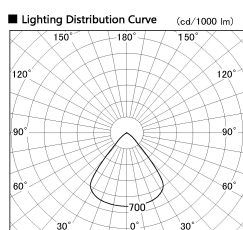

Item no. SD382-2060W9035-R-IK

Series Name: Cylinder Arm Reflector in-track tracklight.(SD382-R-IK)

Installation	Track mount
Type	Cylinder Arm Reflector in-track tracklight.(SD382-R-IK)
Fixture wattage	21W
Beam angle	79 deg
Color Temp.	3500K
CRI	Ra>90
Luminous	1904 lm
Body	Die-castaluminumalloy
Body finish	White
Trim finish	N/A
Reflector finish	N/A
IP Rate	IP20
Light source	COB module
Input Voltage	AC220~240V
Dimming Type	Non-Dimmable
Certificate	CE,CCC
Cut Hole	N/A