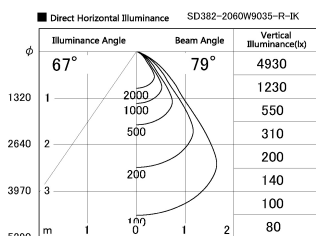

Item no. SD382-2060W9035-R-IK

Series Name: Cylinder Arm Reflector in-track tracklight.(SD382-R-IK)

Installation	Track mount
Type	Cylinder Arm Reflector in-track tracklight.(SD382-R-IK)
Fixture wattage	21W
Beam angle	79 deg
Color Temp.	3500K
CRI	Ra>90
Luminous	1904 lm
Body	Die-castaluminumalloy
Body finish	White
Trim finish	N/A
Reflector finish	N/A
IP Rate	IP20
Light source	COB module
Input Voltage	AC220~240V
Dimming Type	Non-Dimmable
Certificate	CE,CCC
Cut Hole	N/A