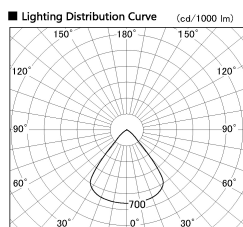

Item no. SD382-2060W9035-R-IK

Series Name: Cylinder Arm Reflector in-track tracklight.(SD382-R-IK)

Installation	Track mount
Type	Cylinder Arm Reflector in-track tracklight.(SD382-R-IK)
Fixture wattage	21W
Beam angle	79 deg
Color Temp.	3500K
CRI	Ra>90
Luminous	1904 lm
Body	Die-castaluminumalloy
Body finish	White
Trim finish	N/A
Reflector finish	N/A
IP Rate	IP20
Light source	COB module
Input Voltage	AC220~240V
Dimming Type	Non-Dimmable
Certificate	CE,CCC
Cut Hole	N/A