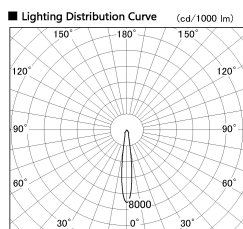

Item no. SD382-2515W9035-R-IK

Series Name: Cylinder Arm Reflector in-track tracklight.(SD382-R-IK)

■ Direct Horizontal Illuminance SD382-2515W9035-R-IK

Illuminance Angle	Beam Angle	Vertical Illuminance(lx)
14°	15°	55490
		13870
		6170
		3470
		2220
2000	15°	1540
		1130
		870

Installation	Track mount
Type	Cylinder Arm Reflector in-track tracklight.(SD382-R-IK)
Fixture wattage	24W
Beam angle	15 deg
Color Temp.	3500K
CRI	Ra>90
Luminous	1894 lm
Body	Die-castaluminumalloy
Body finish	White
Trim finish	N/A
Reflector finish	N/A
IP Rate	IP20
Light source	COB module
Input Voltage	AC220~240V
Dimming Type	Non-Dimmable
Certificate	CE,CCC
Cut Hole	N/A