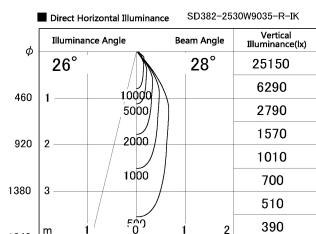

Item no. SD382-2530W9035-R-IK

Series Name: Cylinder Arm Reflector in-track tracklight.(SD382-R-IK)

Installation	Track mount
Type	Cylinder Arm Reflector in-track tracklight.(SD382-R-IK)
Fixture wattage	24W
Beam angle	28 deg
Color Temp.	3500K
CRI	Ra>90
Luminous	2331 lm
Body	Die-castaluminumalloy
Body finish	White
Trim finish	N/A
Reflector finish	N/A
IP Rate	IP20
Light source	COB module
Input Voltage	AC220~240V
Dimming Type	Non-Dimmable
Certificate	CE,CCC
Cut Hole	N/A