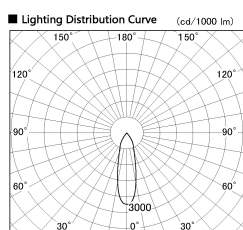

Item no. SD382-2530W9035-R-IK

Series Name: Cylinder Arm Reflector in-track tracklight.(SD382-R-IK)

Installation	Track mount
Type	Cylinder Arm Reflector in-track tracklight.(SD382-R-IK)
Fixture wattage	24W
Beam angle	28 deg
Color Temp.	3500K
CRI	Ra>90
Luminous	2331 lm
Body	Die-castaluminumalloy
Body finish	White
Trim finish	N/A
Reflector finish	N/A
IP Rate	IP20
Light source	COB module
Input Voltage	AC220~240V
Dimming Type	Non-Dimmable
Certificate	CE,CCC
Cut Hole	N/A