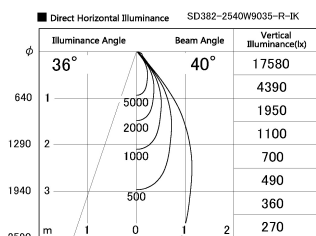

Item no. SD382-2540W9035-R-IK

Series Name: Cylinder Arm Reflector in-track tracklight.(SD382-R-IK)

Installation	Track mount
Type	Cylinder Arm Reflector in-track tracklight.(SD382-R-IK)
Fixture wattage	24W
Beam angle	40 deg
Color Temp.	3500K
CRI	Ra>90
Luminous	2389 lm
Body	Die-cast aluminum alloy
Body finish	White
Trim finish	N/A
Reflector finish	N/A
IP Rate	IP20
Light source	COB module
Input Voltage	AC220~240V
Dimming Type	Non-Dimmable
Certificate	CE,CCC
Cut Hole	N/A