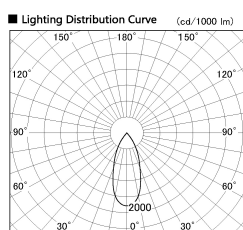

Item no. SD382-2540W9035-R-IK

Series Name: Cylinder Arm Reflector in-track tracklight.(SD382-R-IK)

Installation	Track mount
Type	Cylinder Arm Reflector in-track tracklight.(SD382-R-IK)
Fixture wattage	24W
Beam angle	40 deg
Color Temp.	3500K
CRI	Ra>90
Luminous	2389 lm
Body	Die-cast aluminum alloy
Body finish	White
Trim finish	N/A
Reflector finish	N/A
IP Rate	IP20
Light source	COB module
Input Voltage	AC220~240V
Dimming Type	Non-Dimmable
Certificate	CE,CCC
Cut Hole	N/A