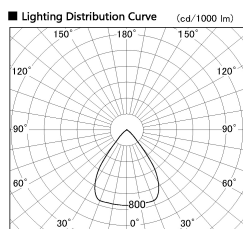

Item no. SD382-2560W9035-R-IK

Series Name: Cylinder Arm Reflector in-track tracklight.(SD382-R-IK)

Installation	Track mount
Type	Cylinder Arm Reflector in-track tracklight.(SD382-R-IK)
Fixture wattage	24W
Beam angle	73 deg
Color Temp.	3500K
CRI	Ra>90
Luminous	1993 lm
Body	Die-cast aluminum alloy
Body finish	White
Trim finish	N/A
Reflector finish	N/A
IP Rate	IP20
Light source	COB module
Input Voltage	AC220~240V
Dimming Type	Non-Dimmable
Certificate	CE,CCC
Cut Hole	N/A