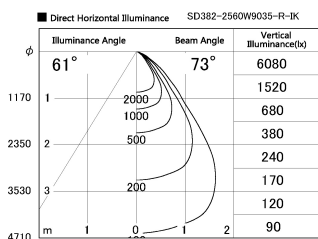

Item no. SD382-2560W9035-R-IK

Series Name: Cylinder Arm Reflector in-track tracklight.(SD382-R-IK)

Installation	Track mount
Type	Cylinder Arm Reflector in-track tracklight.(SD382-R-IK)
Fixture wattage	24W
Beam angle	73 deg
Color Temp.	3500K
CRI	Ra>90
Luminous	1993 lm
Body	Die-castaluminumalloy
Body finish	White
Trim finish	N/A
Reflector finish	N/A
IP Rate	IP20
Light source	COB module
Input Voltage	AC220~240V
Dimming Type	Non-Dimmable
Certificate	CE,CCC
Cut Hole	N/A