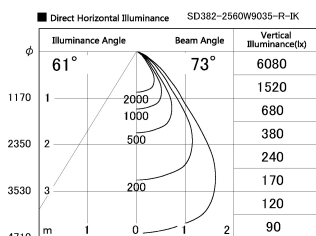

Item no. SD382-2560W9035-R-IK

Series Name: Cylinder Arm Reflector in-track tracklight.(SD382-R-IK)

Installation	Track mount
Type	Cylinder Arm Reflector in-track tracklight.(SD382-R-IK)
Fixture wattage	24W
Beam angle	73 deg
Color Temp.	3500K
CRI	Ra>90
Luminous	1993 lm
Body	Die-cast aluminum alloy
Body finish	White
Trim finish	N/A
Reflector finish	N/A
IP Rate	IP20
Light source	COB module
Input Voltage	AC220~240V
Dimming Type	Non-Dimmable
Certificate	CE,CCC
Cut Hole	N/A