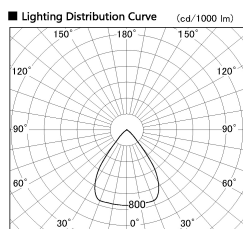

Item no. SD382-2560W9035-R-IK

Series Name: Cylinder Arm Reflector in-track tracklight.(SD382-R-IK)

Installation	Track mount
Type	Cylinder Arm Reflector in-track tracklight.(SD382-R-IK)
Fixture wattage	24W
Beam angle	73 deg
Color Temp.	3500K
CRI	Ra>90
Luminous	1993 lm
Body	Die-castaluminumalloy
Body finish	White
Trim finish	N/A
Reflector finish	N/A
IP Rate	IP20
Light source	COB module
Input Voltage	AC220~240V
Dimming Type	Non-Dimmable
Certificate	CE,CCC
Cut Hole	N/A