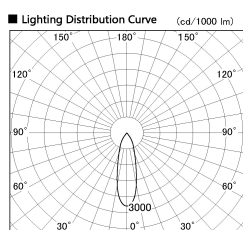

Item no. SD382-1130W9035-R-IK

Series Name: Cylinder Arm Reflector in-track tracklight.(SD382-R-IK)

■ Direct Horizontal Illuminance SD382-1130W9035-R-IK

Beam Angle	Vertical Illuminance (lx)
26°	11020
28°	2760
1	1220
2	690
3	440
1840 m	310
	220
	170

Installation	Track mount
Type	Cylinder Arm Reflector in-track tracklight.(SD382-R-IK)
Fixture wattage	10.5W
Beam angle	28 deg
Color Temp.	3500K
CRI	Ra>90
Luminous	996 lm
Body	Die-cast aluminum alloy
Body finish	White
Trim finish	N/A
Reflector finish	N/A
IP Rate	IP20
Light source	COB module
Input Voltage	AC220~240V
Dimming Type	Non-Dimmable
Certificate	CE,CCC
Cut Hole	N/A