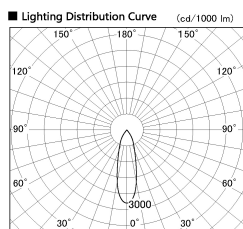

Item no. SD382-1130W9035-R-IK

Series Name: Cylinder Arm Reflector in-track tracklight.(SD382-R-IK)

■ Direct Horizontal Illuminance SD382-1130W9035-R-IK

Beam Angle	Vertical Illuminance (lx)
26°	11020
28°	2760
	1220
	690
	440
	310
	220
	170

Installation	Track mount
Type	Cylinder Arm Reflector in-track tracklight.(SD382-R-IK)
Fixture wattage	10.5W
Beam angle	28 deg
Color Temp.	3500K
CRI	Ra>90
Luminous	996 lm
Body	Die-cast aluminum alloy
Body finish	White
Trim finish	N/A
Reflector finish	N/A
IP Rate	IP20
Light source	COB module
Input Voltage	AC220~240V
Dimming Type	Non-Dimmable
Certificate	CE,CCC
Cut Hole	N/A