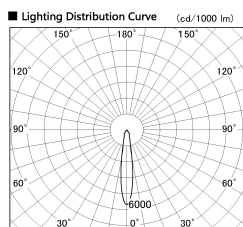

Item no. SD382-0815W9035-R-IK

Series Name: Cylinder Arm Reflector in-track tracklight.(SD382-R-IK)

■ Direct Horizontal Illuminance SD382-0815W9035-R-IK

φ	Illuminance Angle	Beam Angle	Vertical Illuminance(lx)
1	17°	17°	15760
2			3940
3			1750
4			990
5			630
6			440
7			320
8			250

Installation	Track mount
Type	Cylinder Arm Reflector in-track tracklight.(SD382-R-IK)
Fixture wattage	7.5W
Beam angle	17 deg
Color Temp.	3500K
CRI	Ra>90
Luminous	698 lm
Body	Die-castaluminumalloy
Body finish	White
Trim finish	N/A
Reflector finish	N/A
IP Rate	IP20
Light source	COB module
Input Voltage	AC220~240V
Dimming Type	Non-Dimmable
Certificate	CE,CCC
Cut Hole	N/A