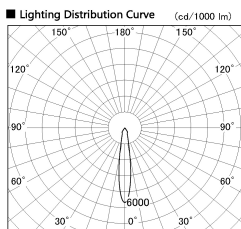

Item no. SD382-0815W9035-R-IK

Series Name: Cylinder Arm Reflector in-track tracklight.(SD382-R-IK)

■ Direct Horizontal Illuminance SD382-0815W9035-R-IK

φ	Illuminance Angle	Beam Angle	Vertical Illuminance(lx)
1	17°	17°	15760
290			3940
1			1750
590			990
2			630
890			440
3			320
1190			250

Installation	Track mount
Type	Cylinder Arm Reflector in-track tracklight.(SD382-R-IK)
Fixture wattage	7.5W
Beam angle	17 deg
Color Temp.	3500K
CRI	Ra>90
Luminous	698 lm
Body	Die-castaluminumalloy
Body finish	White
Trim finish	N/A
Reflector finish	N/A
IP Rate	IP20
Light source	COB module
Input Voltage	AC220~240V
Dimming Type	Non-Dimmable
Certificate	CE,CCC
Cut Hole	N/A