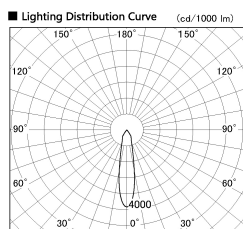

Item no. SD382-0820W9035-R-IK

Series Name: Cylinder Arm Reflector in-track tracklight.(SD382-R-IK)

■ Direct Horizontal Illuminance SD382-0820W9035-R-IK

Illuminance Angle	Beam Angle	Vertical Illuminance (lx)
20°	21°	10680
350		2670
700		1190
1050		670
1410		430
		300
		220
		170

Installation	Track mount
Type	Cylinder Arm Reflector in-track tracklight.(SD382-R-IK)
Fixture wattage	7.5W
Beam angle	21 deg
Color Temp.	3500K
CRI	Ra>90
Luminous	687 lm
Body	Die-cast aluminum alloy
Body finish	White
Trim finish	N/A
Reflector finish	N/A
IP Rate	IP20
Light source	COB module
Input Voltage	AC220~240V
Dimming Type	Non-Dimmable
Certificate	CE,CCC
Cut Hole	N/A