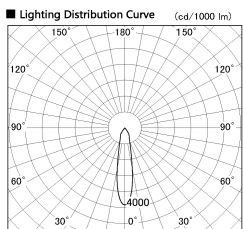

Item no. SD382-0820W9035-R-IK

Series Name: Cylinder Arm Reflector in-track tracklight.(SD382-R-IK)

■ Direct Horizontal Illuminance SD382-0820W9035-R-IK

Illuminance Angle	Beam Angle	Vertical Illuminance (lx)
20°	21°	10680
350		2670
700		1190
1050		670
1410		430
		300
		220
		170

Installation	Track mount
Type	Cylinder Arm Reflector in-track tracklight.(SD382-R-IK)
Fixture wattage	7.5W
Beam angle	21 deg
Color Temp.	3500K
CRI	Ra>90
Luminous	687 lm
Body	Die-cast aluminum alloy
Body finish	White
Trim finish	N/A
Reflector finish	N/A
IP Rate	IP20
Light source	COB module
Input Voltage	AC220~240V
Dimming Type	Non-Dimmable
Certificate	CE,CCC
Cut Hole	N/A