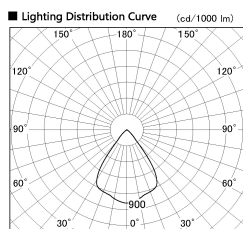

Item no. SD382-0860W9035-R-IK

Series Name: Cylinder Arm Reflector in-track tracklight.(SD382-R-IK)

Installation	Track mount
Type	Cylinder Arm Reflector in-track tracklight.(SD382-R-IK)
Fixture wattage	7.5W
Beam angle	71 deg
Color Temp.	3500K
CRI	Ra>90
Luminous	634 lm
Body	Die-castaluminumalloy
Body finish	White
Trim finish	N/A
Reflector finish	N/A
IP Rate	IP20
Light source	COB module
Input Voltage	AC220~240V
Dimming Type	Non-Dimmable
Certificate	CE,CCC
Cut Hole	N/A