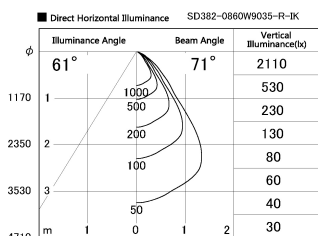

Item no. SD382-0860W9035-R-IK

Series Name: Cylinder Arm Reflector in-track tracklight.(SD382-R-IK)

Installation	Track mount
Type	Cylinder Arm Reflector in-track tracklight.(SD382-R-IK)
Fixture wattage	7.5W
Beam angle	71 deg
Color Temp.	3500K
CRI	Ra>90
Luminous	634 lm
Body	Die-castaluminumalloy
Body finish	White
Trim finish	N/A
Reflector finish	N/A
IP Rate	IP20
Light source	COB module
Input Voltage	AC220~240V
Dimming Type	Non-Dimmable
Certificate	CE,CCC
Cut Hole	N/A