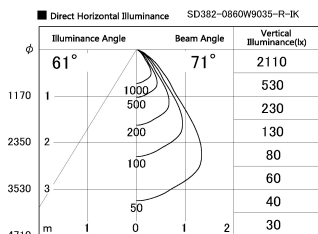

Item no. SD382-0860W9035-R-IK

Series Name: Cylinder Arm Reflector in-track tracklight.(SD382-R-IK)

Installation	Track mount
Type	Cylinder Arm Reflector in-track tracklight.(SD382-R-IK)
Fixture wattage	7.5W
Beam angle	71 deg
Color Temp.	3500K
CRI	Ra>90
Luminous	634 lm
Body	Die-castaluminumalloy
Body finish	White
Trim finish	N/A
Reflector finish	N/A
IP Rate	IP20
Light source	COB module
Input Voltage	AC220~240V
Dimming Type	Non-Dimmable
Certificate	CE,CCC
Cut Hole	N/A