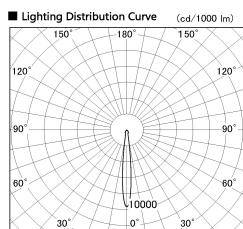

Item no. SD382-3515W9040-R-IK

Series Name: Cylinder Arm Reflector in-track tracklight.(SD382-R-IK)

■ Direct Horizontal Illuminance SD382-3515W9040-R-IK

φ	Illuminance Angle	Beam Angle	Vertical Illuminance(lx)
190	11°	12°	122020
1	50000		30510
	20000		13560
380	2		7630
	10000		4880
570	3		3390
	5000		2490
770	m	1 0.2 1 2	1910

Installation	Track mount
Type	Cylinder Arm Reflector in-track tracklight.(SD382-R-IK)
Fixture wattage	36W
Beam angle	12 deg
Color Temp.	4000K
CRI	Ra>90
Luminous	3141 lm
Body	Die-castaluminumalloy
Body finish	White
Trim finish	N/A
Reflector finish	N/A
IP Rate	IP20
Light source	COB module
Input Voltage	AC220~240V
Dimming Type	Non-Dimmable
Certificate	CE,CCC
Cut Hole	N/A