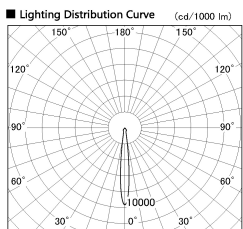

Item no. SD382-3515W9040-R-IK

Series Name: Cylinder Arm Reflector in-track tracklight.(SD382-R-IK)

■ Direct Horizontal Illuminance SD382-3515W9040-R-IK

φ	Illuminance Angle	Beam Angle	Vertical Illuminance(lx)
190	11°	12°	122020
1	50000		30510
	20000		13560
380	2		7630
	10000		4880
570	3		3390
	5000		2490
770	m	1 2	1910

Installation	Track mount
Type	Cylinder Arm Reflector in-track tracklight.(SD382-R-IK)
Fixture wattage	36W
Beam angle	12 deg
Color Temp.	4000K
CRI	Ra>90
Luminous	3141 lm
Body	Die-castaluminumalloy
Body finish	White
Trim finish	N/A
Reflector finish	N/A
IP Rate	IP20
Light source	COB module
Input Voltage	AC220~240V
Dimming Type	Non-Dimmable
Certificate	CE,CCC
Cut Hole	N/A