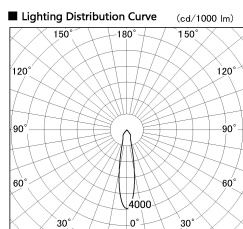

Item no. SD382-3520W9040-R-IK

Series Name: Cylinder Arm Reflector in-track tracklight.(SD382-R-IK)

■ Direct Horizontal Illuminance SD382-3520W9040-R-IK

Illuminance Angle	Beam Angle	Vertical Illuminance (lx)
20°	21°	60890
		15220
		6770
		3810
		2440
1050	3	1690
		1240
		950
350	1	2000
		1000
700	2	5000
		2000

Installation	Track mount
Type	Cylinder Arm Reflector in-track tracklight.(SD382-R-IK)
Fixture wattage	36W
Beam angle	21 deg
Color Temp.	4000K
CRI	Ra>90
Luminous	3838 lm
Body	Die-cast aluminum alloy
Body finish	White
Trim finish	N/A
Reflector finish	N/A
IP Rate	IP20
Light source	COB module
Input Voltage	AC220~240V
Dimming Type	Non-Dimmable
Certificate	CE,CCC
Cut Hole	N/A