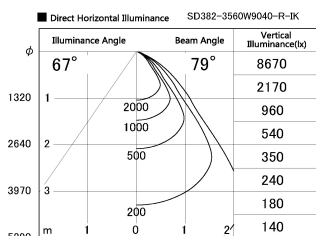

Item no. SD382-3560W9040-R-IK

Series Name: Cylinder Arm Reflector in-track tracklight.(SD382-R-IK)

Installation	Track mount
Type	Cylinder Arm Reflector in-track tracklight.(SD382-R-IK)
Fixture wattage	36W
Beam angle	79 deg
Color Temp.	4000K
CRI	Ra>90
Luminous	3348 lm
Body	Die-castaluminumalloy
Body finish	White
Trim finish	N/A
Reflector finish	N/A
IP Rate	IP20
Light source	COB module
Input Voltage	AC220~240V
Dimming Type	Non-Dimmable
Certificate	CE,CCC
Cut Hole	N/A