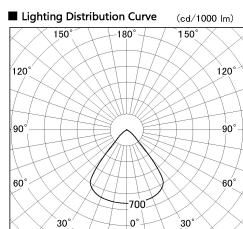

Item no. SD382-3560W9040-R-IK

Series Name: Cylinder Arm Reflector in-track tracklight.(SD382-R-IK)

Installation	Track mount
Type	Cylinder Arm Reflector in-track tracklight.(SD382-R-IK)
Fixture wattage	36W
Beam angle	79 deg
Color Temp.	4000K
CRI	Ra>90
Luminous	3348 lm
Body	Die-castaluminumalloy
Body finish	White
Trim finish	N/A
Reflector finish	N/A
IP Rate	IP20
Light source	COB module
Input Voltage	AC220~240V
Dimming Type	Non-Dimmable
Certificate	CE,CCC
Cut Hole	N/A