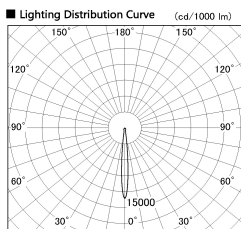

Item no. SD382-2810W9040-R-IK

Series Name: Cylinder Arm Reflector in-track tracklight.(SD382-R-IK)

■ Direct Horizontal Illuminance SD382-2810W9040-R-IK

φ	Illuminance Angle	Beam Angle	Vertical Illuminance(lx)
	10°	10°	127470
170			31870
1	50000		14160
	20000		7970
340	10000		5100
2			3540
520	5000		2600
3			1990
690			

Installation	Track mount
Type	Cylinder Arm Reflector in-track tracklight.(SD382-R-IK)
Fixture wattage	28W
Beam angle	10 deg
Color Temp.	4000K
CRI	Ra>90
Luminous	2389 lm
Body	Die-castaluminumalloy
Body finish	White
Trim finish	N/A
Reflector finish	N/A
IP Rate	IP20
Light source	COB module
Input Voltage	AC220~240V
Dimming Type	Non-Dimmable
Certificate	CE,CCC
Cut Hole	N/A