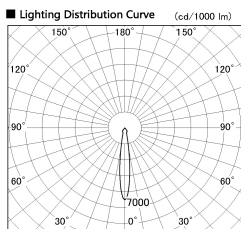

Item no. SD382-2815W9040-R-IK

Series Name: Cylinder Arm Reflector in-track tracklight.(SD382-R-IK)

■ Direct Horizontal Illuminance SD382-2815W9040-R-IK

Illuminance Angle	Beam Angle	Vertical Illuminance (lx)
14°	0	72060
	1	18010
15°	0	8010
	1	4500
2	0	2880
	1	2000
3	0	1470
	1	1130

Installation	Track mount
Type	Cylinder Arm Reflector in-track tracklight.(SD382-R-IK)
Fixture wattage	28W
Beam angle	15 deg
Color Temp.	4000K
CRI	Ra>90
Luminous	2840 lm
Body	Die-cast aluminum alloy
Body finish	White
Trim finish	N/A
Reflector finish	N/A
IP Rate	IP20
Light source	COB module
Input Voltage	AC220~240V
Dimming Type	Non-Dimmable
Certificate	CE,CCC
Cut Hole	N/A