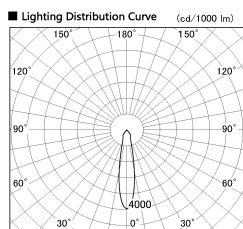

Item no. SD382-2820W9040-R-IK

Series Name: Cylinder Arm Reflector in-track tracklight.(SD382-R-IK)

■ Direct Horizontal Illuminance SD382-2820W9040-R-IK

Illuminance Angle	Beam Angle	Vertical Illuminance (lx)
20°	21°	48280
		12070
		5360
		3020
		1930
		1340
		990
		750

Installation	Track mount
Type	Cylinder Arm Reflector in-track tracklight.(SD382-R-IK)
Fixture wattage	28W
Beam angle	21 deg
Color Temp.	4000K
CRI	Ra>90
Luminous	3043 lm
Body	Die-cast aluminum alloy
Body finish	White
Trim finish	N/A
Reflector finish	N/A
IP Rate	IP20
Light source	COB module
Input Voltage	AC220~240V
Dimming Type	Non-Dimmable
Certificate	CE,CCC
Cut Hole	N/A