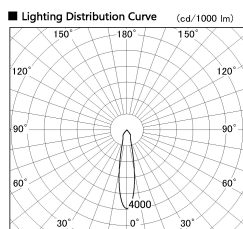

Item no. SD382-2820W9040-R-IK

Series Name: Cylinder Arm Reflector in-track tracklight.(SD382-R-IK)

■ Direct Horizontal Illuminance SD382-2820W9040-R-IK

Illuminance Angle	Beam Angle	Vertical Illuminance (lx)
20°	21°	48280
		12070
		5360
		3020
		1930
		1340
		990
		750

Installation	Track mount
Type	Cylinder Arm Reflector in-track tracklight.(SD382-R-IK)
Fixture wattage	28W
Beam angle	21 deg
Color Temp.	4000K
CRI	Ra>90
Luminous	3043 lm
Body	Die-castaluminumalloy
Body finish	White
Trim finish	N/A
Reflector finish	N/A
IP Rate	IP20
Light source	COB module
Input Voltage	AC220~240V
Dimming Type	Non-Dimmable
Certificate	CE,CCC
Cut Hole	N/A