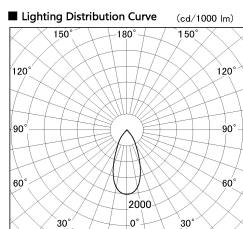

Item no. SD382-2840W9040-R-IK

Series Name: Cylinder Arm Reflector in-track tracklight.(SD382-R-IK)

■ Direct Horizontal Illuminance SD382-2840W9040-R-IK

φ	Illuminance Angle	Beam Angle	Vertical Illuminance (lx)
700	39°	44°	20040
1410			5010
2120			2230
2830			1250
			800
			560
			410
			310

Installation	Track mount
Type	Cylinder Arm Reflector in-track tracklight.(SD382-R-IK)
Fixture wattage	28W
Beam angle	44 deg
Color Temp.	4000K
CRI	Ra>90
Luminous	3083 lm
Body	Die-castaluminumalloy
Body finish	White
Trim finish	N/A
Reflector finish	N/A
IP Rate	IP20
Light source	COB module
Input Voltage	AC220~240V
Dimming Type	Non-Dimmable
Certificate	CE,CCC
Cut Hole	N/A