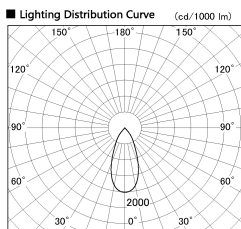

Item no. SD382-2840W9040-R-IK

Series Name: Cylinder Arm Reflector in-track tracklight.(SD382-R-IK)

■ Direct Horizontal Illuminance SD382-2840W9040-R-IK

Illuminance Angle	Beam Angle	Vertical Illuminance (lx)
39°	44°	20040
		5010
		2230
		1250
		800
		560
		410
		310

Installation	Track mount
Type	Cylinder Arm Reflector in-track tracklight.(SD382-R-IK)
Fixture wattage	28W
Beam angle	44 deg
Color Temp.	4000K
CRI	Ra>90
Luminous	3083 lm
Body	Die-cast aluminum alloy
Body finish	White
Trim finish	N/A
Reflector finish	N/A
IP Rate	IP20
Light source	COB module
Input Voltage	AC220~240V
Dimming Type	Non-Dimmable
Certificate	CE,CCC
Cut Hole	N/A