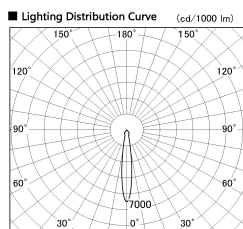

Item no. SD382-2615W9040-R-IK

Series Name: Cylinder Arm Reflector in-track tracklight.(SD382-R-IK)

■ Direct Horizontal Illuminance SD382-2615W9040-R-IK

φ	Illuminance Angle	Beam Angle	Vertical Illuminance(lx)
240	14°	15°	62340
480			15580
730			6930
980			3900
			2490
			1730
			1270
			970

Installation	Track mount
Type	Cylinder Arm Reflector in-track tracklight.(SD382-R-IK)
Fixture wattage	24W
Beam angle	15 deg
Color Temp.	4000K
CRI	Ra>90
Luminous	2457 lm
Body	Die-castaluminumalloy
Body finish	White
Trim finish	N/A
Reflector finish	N/A
IP Rate	IP20
Light source	COB module
Input Voltage	AC220~240V
Dimming Type	Non-Dimmable
Certificate	CE,CCC
Cut Hole	N/A