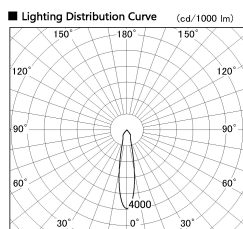

Item no. SD382-2620W9040-R-IK

Series Name: Cylinder Arm Reflector in-track tracklight.(SD382-R-IK)

■ Direct Horizontal Illuminance SD382-2620W9040-R-IK

Illuminance Angle	Beam Angle	Vertical Illuminance(lx)
20°	21°	41760
		10440
		4640
		2610
		1670
		1160
		850
		650

Installation	Track mount
Type	Cylinder Arm Reflector in-track tracklight.(SD382-R-IK)
Fixture wattage	24W
Beam angle	21 deg
Color Temp.	4000K
CRI	Ra>90
Luminous	2632 lm
Body	Die-castaluminumalloy
Body finish	White
Trim finish	N/A
Reflector finish	N/A
IP Rate	IP20
Light source	COB module
Input Voltage	AC220~240V
Dimming Type	Non-Dimmable
Certificate	CE,CCC
Cut Hole	N/A