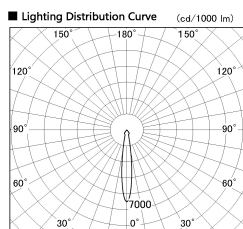

Item no. SD382-2015W9040-R-IK

Series Name: Cylinder Arm Reflector in-track tracklight.(SD382-R-IK)

■ Direct Horizontal Illuminance SD382-2015W9040-R-IK

φ	Illuminance Angle	Beam Angle	Vertical Illuminance(lx)
240	14°	15°	52390
1			13100
			20000
			10000
480			5820
2			3270
			5000
730			2100
3			1460
			2000
980			1070
m			820

Installation	Track mount
Type	Cylinder Arm Reflector in-track tracklight.(SD382-R-IK)
Fixture wattage	21W
Beam angle	15 deg
Color Temp.	4000K
CRI	Ra>90
Luminous	2065 lm
Body	Die-castaluminumalloy
Body finish	White
Trim finish	N/A
Reflector finish	N/A
IP Rate	IP20
Light source	COB module
Input Voltage	AC220~240V
Dimming Type	Non-Dimmable
Certificate	CE,CCC
Cut Hole	N/A