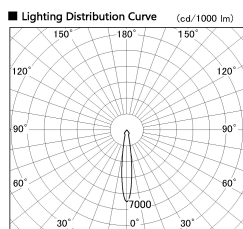

Item no. SD382-2015W9040-R-IK

Series Name: Cylinder Arm Reflector in-track tracklight.(SD382-R-IK)

■ Direct Horizontal Illuminance SD382-2015W9040-R-IK

Beam Angle	Vertical Illuminance (lx)
14°	52390
15°	13100
20000	5820
10000	3270
5000	2100
2000	1460
1070	1070
820	820

Installation	Track mount
Type	Cylinder Arm Reflector in-track tracklight.(SD382-R-IK)
Fixture wattage	21W
Beam angle	15 deg
Color Temp.	4000K
CRI	Ra>90
Luminous	2065 lm
Body	Die-castaluminumalloy
Body finish	White
Trim finish	N/A
Reflector finish	N/A
IP Rate	IP20
Light source	COB module
Input Voltage	AC220~240V
Dimming Type	Non-Dimmable
Certificate	CE,CCC
Cut Hole	N/A