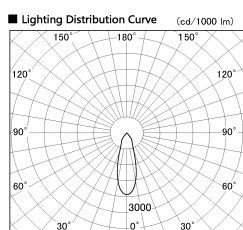

Item no. SD382-2030W9040-R-IK

Series Name: Cylinder Arm Reflector in-track tracklight.(SD382-R-IK)

■ Direct Horizontal Illuminance SD382-2030W9040-R-IK

Illuminance Angle	Beam Angle	Vertical Illuminance (lx)
30°	32°	20940
1	10000	5240
5000	2330	
2000	1310	
1000	840	
500	580	
	430	
	330	

Installation	Track mount
Type	Cylinder Arm Reflector in-track tracklight.(SD382-R-IK)
Fixture wattage	21W
Beam angle	32 deg
Color Temp.	4000K
CRI	Ra>90
Luminous	2243 lm
Body	Die-castaluminumalloy
Body finish	White
Trim finish	N/A
Reflector finish	N/A
IP Rate	IP20
Light source	COB module
Input Voltage	AC220~240V
Dimming Type	Non-Dimmable
Certificate	CE,CCC
Cut Hole	N/A