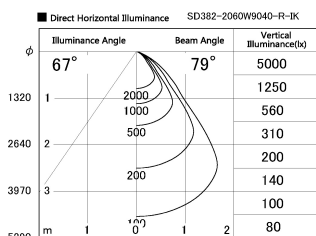

Item no. SD382-2060W9040-R-IK

Series Name: Cylinder Arm Reflector in-track tracklight.(SD382-R-IK)

Installation	Track mount
Type	Cylinder Arm Reflector in-track tracklight.(SD382-R-IK)
Fixture wattage	21W
Beam angle	79 deg
Color Temp.	4000K
CRI	Ra>90
Luminous	1931 lm
Body	Die-cast aluminum alloy
Body finish	White
Trim finish	N/A
Reflector finish	N/A
IP Rate	IP20
Light source	COB module
Input Voltage	AC220~240V
Dimming Type	Non-Dimmable
Certificate	CE,CCC
Cut Hole	N/A