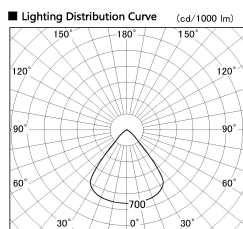

Item no. SD382-2060W9040-R-IK

Series Name: Cylinder Arm Reflector in-track tracklight.(SD382-R-IK)

Installation	Track mount
Type	Cylinder Arm Reflector in-track tracklight.(SD382-R-IK)
Fixture wattage	21W
Beam angle	79 deg
Color Temp.	4000K
CRI	Ra>90
Luminous	1931 lm
Body	Die-castaluminumalloy
Body finish	White
Trim finish	N/A
Reflector finish	N/A
IP Rate	IP20
Light source	COB module
Input Voltage	AC220~240V
Dimming Type	Non-Dimmable
Certificate	CE,CCC
Cut Hole	N/A