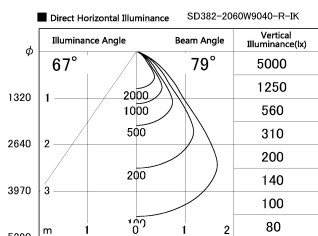

Item no. SD382-2060W9040-R-IK

Series Name: Cylinder Arm Reflector in-track tracklight.(SD382-R-IK)

Installation	Track mount
Type	Cylinder Arm Reflector in-track tracklight.(SD382-R-IK)
Fixture wattage	21W
Beam angle	79 deg
Color Temp.	4000K
CRI	Ra>90
Luminous	1931 lm
Body	Die-castaluminumalloy
Body finish	White
Trim finish	N/A
Reflector finish	N/A
IP Rate	IP20
Light source	COB module
Input Voltage	AC220~240V
Dimming Type	Non-Dimmable
Certificate	CE,CCC
Cut Hole	N/A