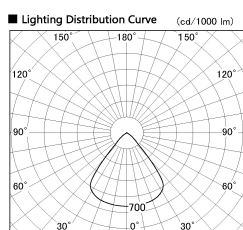

Item no. SD382-2060W9040-R-IK

Series Name: Cylinder Arm Reflector in-track tracklight.(SD382-R-IK)

Installation	Track mount
Type	Cylinder Arm Reflector in-track tracklight.(SD382-R-IK)
Fixture wattage	21W
Beam angle	79 deg
Color Temp.	4000K
CRI	Ra>90
Luminous	1931 lm
Body	Die-cast aluminum alloy
Body finish	White
Trim finish	N/A
Reflector finish	N/A
IP Rate	IP20
Light source	COB module
Input Voltage	AC220~240V
Dimming Type	Non-Dimmable
Certificate	CE,CCC
Cut Hole	N/A