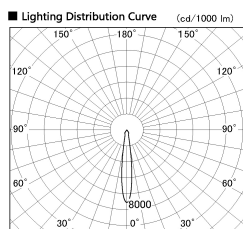

Item no. SD382-2515W9040-R-IK

Series Name: Cylinder Arm Reflector in-track tracklight.(SD382-R-IK)

■ Direct Horizontal Illuminance SD382-2515W9040-R-IK

φ	Illuminance Angle	Beam Angle	Vertical Illuminance(lx)
240	14°	15°	57130
480			14280
730			6350
980			3570
			2290
			1590
			1170
			890

Installation	Track mount
Type	Cylinder Arm Reflector in-track tracklight.(SD382-R-IK)
Fixture wattage	24W
Beam angle	15 deg
Color Temp.	4000K
CRI	Ra>90
Luminous	1950 lm
Body	Die-castaluminumalloy
Body finish	White
Trim finish	N/A
Reflector finish	N/A
IP Rate	IP20
Light source	COB module
Input Voltage	AC220~240V
Dimming Type	Non-Dimmable
Certificate	CE,CCC
Cut Hole	N/A