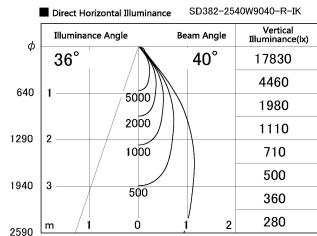

Item no. SD382-2540W9040-R-IK

Series Name: Cylinder Arm Reflector in-track tracklight.(SD382-R-IK)

Installation	Track mount
Type	Cylinder Arm Reflector in-track tracklight.(SD382-R-IK)
Fixture wattage	24W
Beam angle	40 deg
Color Temp.	4000K
CRI	Ra>90
Luminous	2423 lm
Body	Die-castaluminumalloy
Body finish	White
Trim finish	N/A
Reflector finish	N/A
IP Rate	IP20
Light source	COB module
Input Voltage	AC220~240V
Dimming Type	Non-Dimmable
Certificate	CE,CCC
Cut Hole	N/A