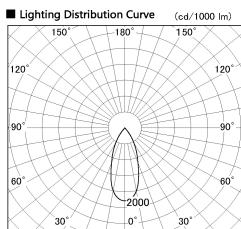

Item no. SD382-2540W9040-R-IK

Series Name: Cylinder Arm Reflector in-track tracklight.(SD382-R-IK)

Installation	Track mount
Type	Cylinder Arm Reflector in-track tracklight.(SD382-R-IK)
Fixture wattage	24W
Beam angle	40 deg
Color Temp.	4000K
CRI	Ra>90
Luminous	2423 lm
Body	Die-castaluminumalloy
Body finish	White
Trim finish	N/A
Reflector finish	N/A
IP Rate	IP20
Light source	COB module
Input Voltage	AC220~240V
Dimming Type	Non-Dimmable
Certificate	CE,CCC
Cut Hole	N/A