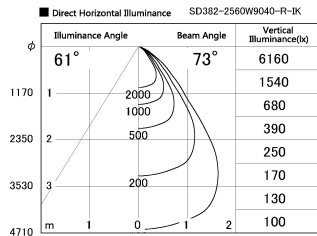

Item no. SD382-2560W9040-R-IK

Series Name: Cylinder Arm Reflector in-track tracklight.(SD382-R-IK)

Installation	Track mount
Type	Cylinder Arm Reflector in-track tracklight.(SD382-R-IK)
Fixture wattage	24W
Beam angle	73 deg
Color Temp.	4000K
CRI	Ra>90
Luminous	2021 lm
Body	Die-cast aluminum alloy
Body finish	White
Trim finish	N/A
Reflector finish	N/A
IP Rate	IP20
Light source	COB module
Input Voltage	AC220~240V
Dimming Type	Non-Dimmable
Certificate	CE,CCC
Cut Hole	N/A