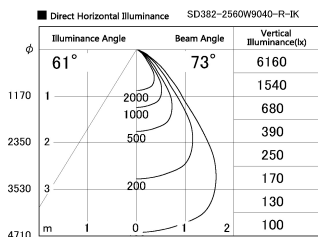

Item no. SD382-2560W9040-R-IK

Series Name: Cylinder Arm Reflector in-track tracklight.(SD382-R-IK)

Installation	Track mount
Type	Cylinder Arm Reflector in-track tracklight.(SD382-R-IK)
Fixture wattage	24W
Beam angle	73 deg
Color Temp.	4000K
CRI	Ra>90
Luminous	2021 lm
Body	Die-cast aluminum alloy
Body finish	White
Trim finish	N/A
Reflector finish	N/A
IP Rate	IP20
Light source	COB module
Input Voltage	AC220~240V
Dimming Type	Non-Dimmable
Certificate	CE,CCC
Cut Hole	N/A