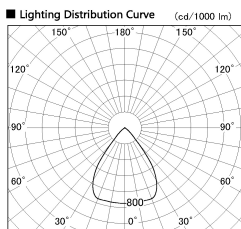

Item no. SD382-2560W9040-R-IK

Series Name: Cylinder Arm Reflector in-track tracklight.(SD382-R-IK)

Installation	Track mount
Type	Cylinder Arm Reflector in-track tracklight.(SD382-R-IK)
Fixture wattage	24W
Beam angle	73 deg
Color Temp.	4000K
CRI	Ra>90
Luminous	2021 lm
Body	Die-cast aluminum alloy
Body finish	White
Trim finish	N/A
Reflector finish	N/A
IP Rate	IP20
Light source	COB module
Input Voltage	AC220~240V
Dimming Type	Non-Dimmable
Certificate	CE,CCC
Cut Hole	N/A