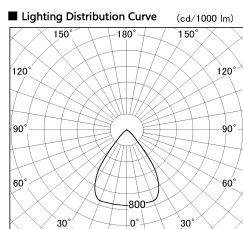

Item no. SD382-2560W9040-R-IK

Series Name: Cylinder Arm Reflector in-track tracklight.(SD382-R-IK)

Installation	Track mount
Type	Cylinder Arm Reflector in-track tracklight.(SD382-R-IK)
Fixture wattage	24W
Beam angle	73 deg
Color Temp.	4000K
CRI	Ra>90
Luminous	2021 lm
Body	Die-cast aluminum alloy
Body finish	White
Trim finish	N/A
Reflector finish	N/A
IP Rate	IP20
Light source	COB module
Input Voltage	AC220~240V
Dimming Type	Non-Dimmable
Certificate	CE,CCC
Cut Hole	N/A