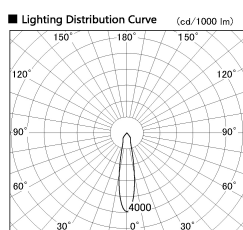

Item no. SD382-3520B9027-R-IK

Series Name: Cylinder Arm Reflector in-track tracklight.(SD382-R-IK)

Installation	Track mount
Type	Cylinder Arm Reflector in-track tracklight.(SD382-R-IK)
Fixture wattage	36W
Beam angle	21 deg
Color Temp.	2700K
CRI	Ra>90
Luminous	3747 lm
Body	Die-cast aluminum alloy
Body finish	Black
Trim finish	N/A
Reflector finish	N/A
IP Rate	IP20
Light source	COB module
Input Voltage	AC220~240V
Dimming Type	Non-Dimmable
Certificate	CE,CCC
Cut Hole	N/A