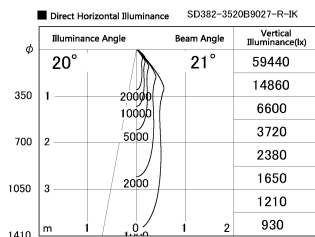

Item no. SD382-3520B9027-R-IK

Series Name: Cylinder Arm Reflector in-track tracklight.(SD382-R-IK)

Installation	Track mount
Type	Cylinder Arm Reflector in-track tracklight.(SD382-R-IK)
Fixture wattage	36W
Beam angle	21 deg
Color Temp.	2700K
CRI	Ra>90
Luminous	3747 lm
Body	Die-cast aluminum alloy
Body finish	Black
Trim finish	N/A
Reflector finish	N/A
IP Rate	IP20
Light source	COB module
Input Voltage	AC220~240V
Dimming Type	Non-Dimmable
Certificate	CE,CCC
Cut Hole	N/A