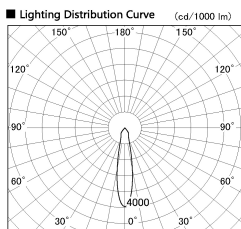

Item no. SD382-3520B9027-R-IK

Series Name: Cylinder Arm Reflector in-track tracklight.(SD382-R-IK)

Installation	Track mount
Type	Cylinder Arm Reflector in-track tracklight.(SD382-R-IK)
Fixture wattage	36W
Beam angle	21 deg
Color Temp.	2700K
CRI	Ra>90
Luminous	3747 lm
Body	Die-cast aluminum alloy
Body finish	Black
Trim finish	N/A
Reflector finish	N/A
IP Rate	IP20
Light source	COB module
Input Voltage	AC220~240V
Dimming Type	Non-Dimmable
Certificate	CE,CCC
Cut Hole	N/A