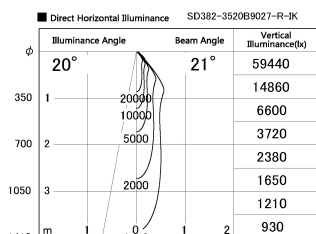

Item no. SD382-3520B9027-R-IK

Series Name: Cylinder Arm Reflector in-track tracklight.(SD382-R-IK)

Installation	Track mount
Type	Cylinder Arm Reflector in-track tracklight.(SD382-R-IK)
Fixture wattage	36W
Beam angle	21 deg
Color Temp.	2700K
CRI	Ra>90
Luminous	3747 lm
Body	Die-cast aluminum alloy
Body finish	Black
Trim finish	N/A
Reflector finish	N/A
IP Rate	IP20
Light source	COB module
Input Voltage	AC220~240V
Dimming Type	Non-Dimmable
Certificate	CE,CCC
Cut Hole	N/A