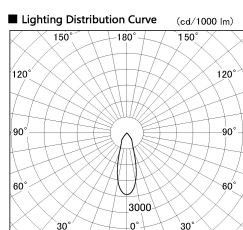

Item no. SD382-3530B9027-R-IK

Series Name: Cylinder Arm Reflector in-track tracklight.(SD382-R-IK)

Installation	Track mount
Type	Cylinder Arm Reflector in-track tracklight.(SD382-R-IK)
Fixture wattage	36W
Beam angle	32 deg
Color Temp.	2700K
CRI	Ra>90
Luminous	3797 lm
Body	Die-castaluminumalloy
Body finish	Black
Trim finish	N/A
Reflector finish	N/A
IP Rate	IP20
Light source	COB module
Input Voltage	AC220~240V
Dimming Type	Non-Dimmable
Certificate	CE,CCC
Cut Hole	N/A