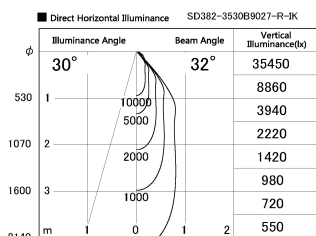

Item no. SD382-3530B9027-R-IK

Series Name: Cylinder Arm Reflector in-track tracklight.(SD382-R-IK)

Installation	Track mount
Type	Cylinder Arm Reflector in-track tracklight.(SD382-R-IK)
Fixture wattage	36W
Beam angle	32 deg
Color Temp.	2700K
CRI	Ra>90
Luminous	3797 lm
Body	Die-cast aluminum alloy
Body finish	Black
Trim finish	N/A
Reflector finish	N/A
IP Rate	IP20
Light source	COB module
Input Voltage	AC220~240V
Dimming Type	Non-Dimmable
Certificate	CE,CCC
Cut Hole	N/A