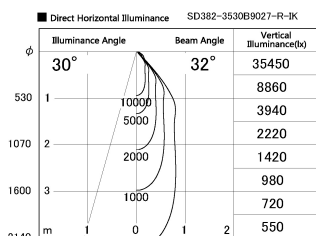

Item no. SD382-3530B9027-R-IK

Series Name: Cylinder Arm Reflector in-track tracklight.(SD382-R-IK)

Installation	Track mount
Type	Cylinder Arm Reflector in-track tracklight.(SD382-R-IK)
Fixture wattage	36W
Beam angle	32 deg
Color Temp.	2700K
CRI	Ra>90
Luminous	3797 lm
Body	Die-castaluminumalloy
Body finish	Black
Trim finish	N/A
Reflector finish	N/A
IP Rate	IP20
Light source	COB module
Input Voltage	AC220~240V
Dimming Type	Non-Dimmable
Certificate	CE,CCC
Cut Hole	N/A