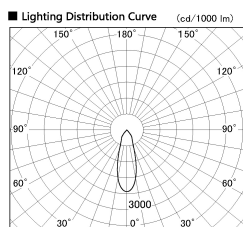

Item no. SD382-3530B9027-R-IK

Series Name: Cylinder Arm Reflector in-track tracklight.(SD382-R-IK)

Installation	Track mount
Type	Cylinder Arm Reflector in-track tracklight.(SD382-R-IK)
Fixture wattage	36W
Beam angle	32 deg
Color Temp.	2700K
CRI	Ra>90
Luminous	3797 lm
Body	Die-cast aluminum alloy
Body finish	Black
Trim finish	N/A
Reflector finish	N/A
IP Rate	IP20
Light source	COB module
Input Voltage	AC220~240V
Dimming Type	Non-Dimmable
Certificate	CE,CCC
Cut Hole	N/A