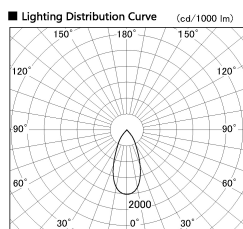

Item no. SD382-3540B9027-R-IK

Series Name: Cylinder Arm Reflector in-track tracklight.(SD382-R-IK)

Installation	Track mount
Type	Cylinder Arm Reflector in-track tracklight.(SD382-R-IK)
Fixture wattage	36W
Beam angle	44 deg
Color Temp.	2700K
CRI	Ra>90
Luminous	3796 lm
Body	Die-cast aluminum alloy
Body finish	Black
Trim finish	N/A
Reflector finish	N/A
IP Rate	IP20
Light source	COB module
Input Voltage	AC220~240V
Dimming Type	Non-Dimmable
Certificate	CE,CCC
Cut Hole	N/A