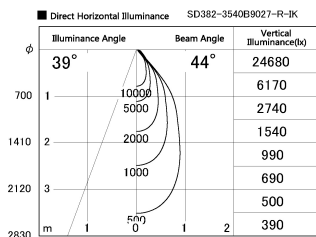

Item no. SD382-3540B9027-R-IK

Series Name: Cylinder Arm Reflector in-track tracklight.(SD382-R-IK)

Installation	Track mount
Type	Cylinder Arm Reflector in-track tracklight.(SD382-R-IK)
Fixture wattage	36W
Beam angle	44 deg
Color Temp.	2700K
CRI	Ra>90
Luminous	3796 lm
Body	Die-cast aluminum alloy
Body finish	Black
Trim finish	N/A
Reflector finish	N/A
IP Rate	IP20
Light source	COB module
Input Voltage	AC220~240V
Dimming Type	Non-Dimmable
Certificate	CE,CCC
Cut Hole	N/A