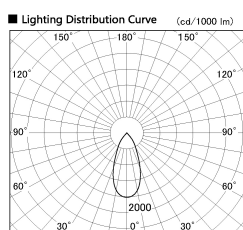

Item no. SD382-3540B9027-R-IK

Series Name: Cylinder Arm Reflector in-track tracklight.(SD382-R-IK)

Installation	Track mount
Type	Cylinder Arm Reflector in-track tracklight.(SD382-R-IK)
Fixture wattage	36W
Beam angle	44 deg
Color Temp.	2700K
CRI	Ra>90
Luminous	3796 lm
Body	Die-cast aluminum alloy
Body finish	Black
Trim finish	N/A
Reflector finish	N/A
IP Rate	IP20
Light source	COB module
Input Voltage	AC220~240V
Dimming Type	Non-Dimmable
Certificate	CE,CCC
Cut Hole	N/A