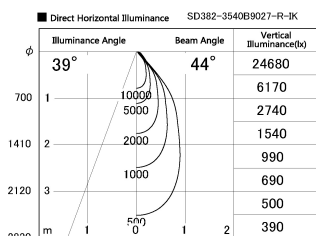

Item no. SD382-3540B9027-R-IK

Series Name: Cylinder Arm Reflector in-track tracklight.(SD382-R-IK)

Installation	Track mount
Type	Cylinder Arm Reflector in-track tracklight.(SD382-R-IK)
Fixture wattage	36W
Beam angle	44 deg
Color Temp.	2700K
CRI	Ra>90
Luminous	3796 lm
Body	Die-cast aluminum alloy
Body finish	Black
Trim finish	N/A
Reflector finish	N/A
IP Rate	IP20
Light source	COB module
Input Voltage	AC220~240V
Dimming Type	Non-Dimmable
Certificate	CE,CCC
Cut Hole	N/A