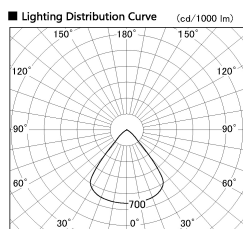

Item no. SD382-3560B9027-R-IK

Series Name: Cylinder Arm Reflector in-track tracklight.(SD382-R-IK)

Installation	Track mount
Type	Cylinder Arm Reflector in-track tracklight.(SD382-R-IK)
Fixture wattage	36W
Beam angle	79 deg
Color Temp.	2700K
CRI	Ra>90
Luminous	3268 lm
Body	Die-castaluminum alloy
Body finish	Black
Trim finish	N/A
Reflector finish	N/A
IP Rate	IP20
Light source	COB module
Input Voltage	AC220~240V
Dimming Type	Non-Dimmable
Certificate	CE,CCC
Cut Hole	N/A