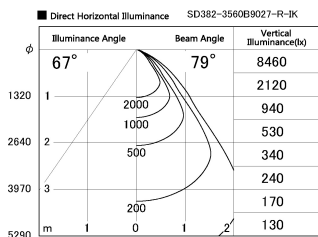

Item no. SD382-3560B9027-R-IK

Series Name: Cylinder Arm Reflector in-track tracklight.(SD382-R-IK)

Installation	Track mount
Type	Cylinder Arm Reflector in-track tracklight.(SD382-R-IK)
Fixture wattage	36W
Beam angle	79 deg
Color Temp.	2700K
CRI	Ra>90
Luminous	3268 lm
Body	Die-castaluminum alloy
Body finish	Black
Trim finish	N/A
Reflector finish	N/A
IP Rate	IP20
Light source	COB module
Input Voltage	AC220~240V
Dimming Type	Non-Dimmable
Certificate	CE,CCC
Cut Hole	N/A