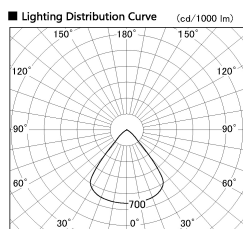

Item no. SD382-3560B9027-R-IK

Series Name: Cylinder Arm Reflector in-track tracklight.(SD382-R-IK)

Installation	Track mount
Type	Cylinder Arm Reflector in-track tracklight.(SD382-R-IK)
Fixture wattage	36W
Beam angle	79 deg
Color Temp.	2700K
CRI	Ra>90
Luminous	3268 lm
Body	Die-cast aluminum alloy
Body finish	Black
Trim finish	N/A
Reflector finish	N/A
IP Rate	IP20
Light source	COB module
Input Voltage	AC220~240V
Dimming Type	Non-Dimmable
Certificate	CE,CCC
Cut Hole	N/A