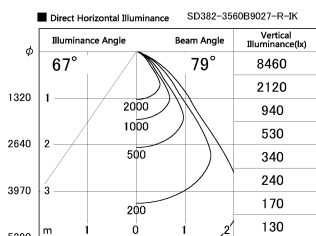

Item no. SD382-3560B9027-R-IK

Series Name: Cylinder Arm Reflector in-track tracklight.(SD382-R-IK)

Installation	Track mount
Type	Cylinder Arm Reflector in-track tracklight.(SD382-R-IK)
Fixture wattage	36W
Beam angle	79 deg
Color Temp.	2700K
CRI	Ra>90
Luminous	3268 lm
Body	Die-cast aluminum alloy
Body finish	Black
Trim finish	N/A
Reflector finish	N/A
IP Rate	IP20
Light source	COB module
Input Voltage	AC220~240V
Dimming Type	Non-Dimmable
Certificate	CE,CCC
Cut Hole	N/A