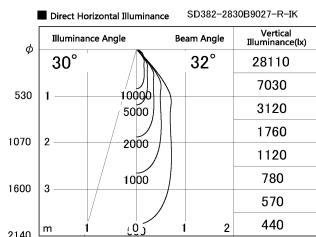

Item no. SD382-2830B9027-R-IK

Series Name: Cylinder Arm Reflector in-track tracklight.(SD382-R-IK)

Installation	Track mount
Type	Cylinder Arm Reflector in-track tracklight.(SD382-R-IK)
Fixture wattage	28W
Beam angle	32 deg
Color Temp.	2700K
CRI	Ra>90
Luminous	3011 lm
Body	Die-castaluminumalloy
Body finish	Black
Trim finish	N/A
Reflector finish	N/A
IP Rate	IP20
Light source	COB module
Input Voltage	AC220~240V
Dimming Type	Non-Dimmable
Certificate	CE,CCC
Cut Hole	N/A