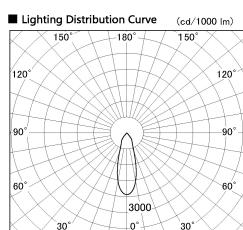

Item no. SD382-2830B9027-R-IK

Series Name: Cylinder Arm Reflector in-track tracklight.(SD382-R-IK)

Installation	Track mount
Type	Cylinder Arm Reflector in-track tracklight.(SD382-R-IK)
Fixture wattage	28W
Beam angle	32 deg
Color Temp.	2700K
CRI	Ra>90
Luminous	3011 lm
Body	Die-cast aluminum alloy
Body finish	Black
Trim finish	N/A
Reflector finish	N/A
IP Rate	IP20
Light source	COB module
Input Voltage	AC220~240V
Dimming Type	Non-Dimmable
Certificate	CE,CCC
Cut Hole	N/A