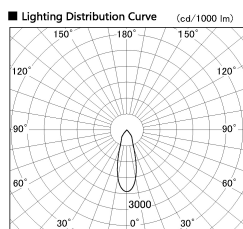

Item no. SD382-2830B9027-R-IK

Series Name: Cylinder Arm Reflector in-track tracklight.(SD382-R-IK)

Installation	Track mount
Type	Cylinder Arm Reflector in-track tracklight.(SD382-R-IK)
Fixture wattage	28W
Beam angle	32 deg
Color Temp.	2700K
CRI	Ra>90
Luminous	3011 lm
Body	Die-castaluminumalloy
Body finish	Black
Trim finish	N/A
Reflector finish	N/A
IP Rate	IP20
Light source	COB module
Input Voltage	AC220~240V
Dimming Type	Non-Dimmable
Certificate	CE,CCC
Cut Hole	N/A