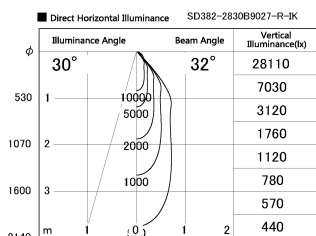

Item no. SD382-2830B9027-R-IK

Series Name: Cylinder Arm Reflector in-track tracklight.(SD382-R-IK)

Installation	Track mount
Type	Cylinder Arm Reflector in-track tracklight.(SD382-R-IK)
Fixture wattage	28W
Beam angle	32 deg
Color Temp.	2700K
CRI	Ra>90
Luminous	3011 lm
Body	Die-cast aluminum alloy
Body finish	Black
Trim finish	N/A
Reflector finish	N/A
IP Rate	IP20
Light source	COB module
Input Voltage	AC220~240V
Dimming Type	Non-Dimmable
Certificate	CE,CCC
Cut Hole	N/A