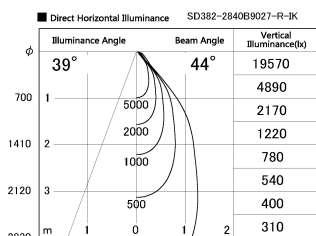

Item no. SD382-2840B9027-R-IK

Series Name: Cylinder Arm Reflector in-track tracklight.(SD382-R-IK)

Installation	Track mount
Type	Cylinder Arm Reflector in-track tracklight.(SD382-R-IK)
Fixture wattage	28W
Beam angle	44 deg
Color Temp.	2700K
CRI	Ra>90
Luminous	3010 lm
Body	Die-castaluminumalloy
Body finish	Black
Trim finish	N/A
Reflector finish	N/A
IP Rate	IP20
Light source	COB module
Input Voltage	AC220~240V
Dimming Type	Non-Dimmable
Certificate	CE,CCC
Cut Hole	N/A