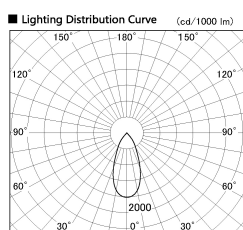

Item no. SD382-2840B9027-R-IK

Series Name: Cylinder Arm Reflector in-track tracklight.(SD382-R-IK)

Installation	Track mount
Type	Cylinder Arm Reflector in-track tracklight.(SD382-R-IK)
Fixture wattage	28W
Beam angle	44 deg
Color Temp.	2700K
CRI	Ra>90
Luminous	3010 lm
Body	Die-castaluminumalloy
Body finish	Black
Trim finish	N/A
Reflector finish	N/A
IP Rate	IP20
Light source	COB module
Input Voltage	AC220~240V
Dimming Type	Non-Dimmable
Certificate	CE,CCC
Cut Hole	N/A