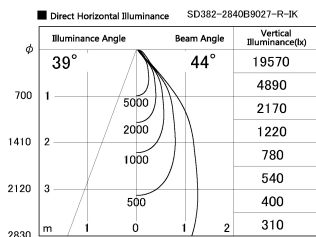

Item no. SD382-2840B9027-R-IK

Series Name: Cylinder Arm Reflector in-track tracklight.(SD382-R-IK)

Installation	Track mount
Type	Cylinder Arm Reflector in-track tracklight.(SD382-R-IK)
Fixture wattage	28W
Beam angle	44 deg
Color Temp.	2700K
CRI	Ra>90
Luminous	3010 lm
Body	Die-castaluminumalloy
Body finish	Black
Trim finish	N/A
Reflector finish	N/A
IP Rate	IP20
Light source	COB module
Input Voltage	AC220~240V
Dimming Type	Non-Dimmable
Certificate	CE,CCC
Cut Hole	N/A