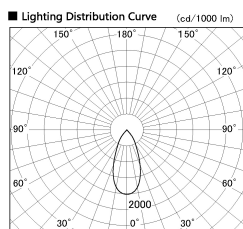

Item no. SD382-2840B9027-R-IK

Series Name: Cylinder Arm Reflector in-track tracklight.(SD382-R-IK)

Installation	Track mount
Type	Cylinder Arm Reflector in-track tracklight.(SD382-R-IK)
Fixture wattage	28W
Beam angle	44 deg
Color Temp.	2700K
CRI	Ra>90
Luminous	3010 lm
Body	Die-castaluminumalloy
Body finish	Black
Trim finish	N/A
Reflector finish	N/A
IP Rate	IP20
Light source	COB module
Input Voltage	AC220~240V
Dimming Type	Non-Dimmable
Certificate	CE,CCC
Cut Hole	N/A