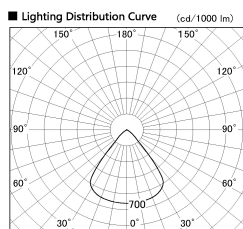

Item no. SD382-2860B9027-R-IK

Series Name: Cylinder Arm Reflector in-track tracklight.(SD382-R-IK)

Installation	Track mount
Type	Cylinder Arm Reflector in-track tracklight.(SD382-R-IK)
Fixture wattage	28W
Beam angle	79 deg
Color Temp.	2700K
CRI	Ra>90
Luminous	2591 lm
Body	Die-cast aluminum alloy
Body finish	Black
Trim finish	N/A
Reflector finish	N/A
IP Rate	IP20
Light source	COB module
Input Voltage	AC220~240V
Dimming Type	Non-Dimmable
Certificate	CE,CCC
Cut Hole	N/A