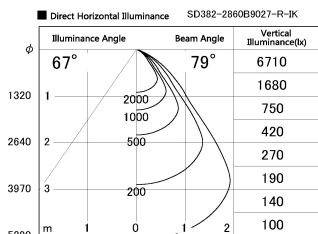

Item no. SD382-2860B9027-R-IK

Series Name: Cylinder Arm Reflector in-track tracklight.(SD382-R-IK)

Installation	Track mount
Type	Cylinder Arm Reflector in-track tracklight.(SD382-R-IK)
Fixture wattage	28W
Beam angle	79 deg
Color Temp.	2700K
CRI	Ra>90
Luminous	2591 lm
Body	Die-cast aluminum alloy
Body finish	Black
Trim finish	N/A
Reflector finish	N/A
IP Rate	IP20
Light source	COB module
Input Voltage	AC220~240V
Dimming Type	Non-Dimmable
Certificate	CE,CCC
Cut Hole	N/A