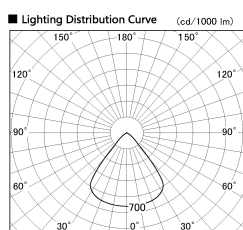

Item no. SD382-2860B9027-R-IK

Series Name: Cylinder Arm Reflector in-track tracklight.(SD382-R-IK)

Installation	Track mount
Type	Cylinder Arm Reflector in-track tracklight.(SD382-R-IK)
Fixture wattage	28W
Beam angle	79 deg
Color Temp.	2700K
CRI	Ra>90
Luminous	2591 lm
Body	Die-castaluminumalloy
Body finish	Black
Trim finish	N/A
Reflector finish	N/A
IP Rate	IP20
Light source	COB module
Input Voltage	AC220~240V
Dimming Type	Non-Dimmable
Certificate	CE,CCC
Cut Hole	N/A