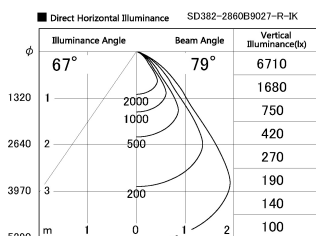

Item no. SD382-2860B9027-R-IK

Series Name: Cylinder Arm Reflector in-track tracklight.(SD382-R-IK)

Installation	Track mount
Type	Cylinder Arm Reflector in-track tracklight.(SD382-R-IK)
Fixture wattage	28W
Beam angle	79 deg
Color Temp.	2700K
CRI	Ra>90
Luminous	2591 lm
Body	Die-castaluminumalloy
Body finish	Black
Trim finish	N/A
Reflector finish	N/A
IP Rate	IP20
Light source	COB module
Input Voltage	AC220~240V
Dimming Type	Non-Dimmable
Certificate	CE,CCC
Cut Hole	N/A