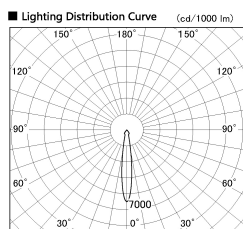

Item no. SD382-2615B9027-R-IK

Series Name: Cylinder Arm Reflector in-track tracklight.(SD382-R-IK)

Installation	Track mount
Type	Cylinder Arm Reflector in-track tracklight.(SD382-R-IK)
Fixture wattage	24W
Beam angle	15 deg
Color Temp.	2700K
CRI	Ra>90
Luminous	2398 lm
Body	Die-cast aluminum alloy
Body finish	Black
Trim finish	N/A
Reflector finish	N/A
IP Rate	IP20
Light source	COB module
Input Voltage	AC220~240V
Dimming Type	Non-Dimmable
Certificate	CE,CCC
Cut Hole	N/A