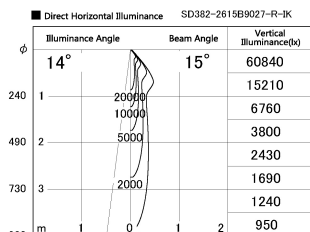

Item no. SD382-2615B9027-R-IK

Series Name: Cylinder Arm Reflector in-track tracklight.(SD382-R-IK)

Installation	Track mount
Type	Cylinder Arm Reflector in-track tracklight.(SD382-R-IK)
Fixture wattage	24W
Beam angle	15 deg
Color Temp.	2700K
CRI	Ra>90
Luminous	2398 lm
Body	Die-cast aluminum alloy
Body finish	Black
Trim finish	N/A
Reflector finish	N/A
IP Rate	IP20
Light source	COB module
Input Voltage	AC220~240V
Dimming Type	Non-Dimmable
Certificate	CE,CCC
Cut Hole	N/A