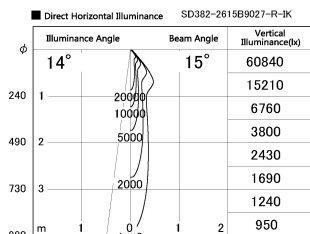

Item no. SD382-2615B9027-R-IK

Series Name: Cylinder Arm Reflector in-track tracklight.(SD382-R-IK)

Installation	Track mount
Type	Cylinder Arm Reflector in-track tracklight.(SD382-R-IK)
Fixture wattage	24W
Beam angle	15 deg
Color Temp.	2700K
CRI	Ra>90
Luminous	2398 lm
Body	Die-cast aluminum alloy
Body finish	Black
Trim finish	N/A
Reflector finish	N/A
IP Rate	IP20
Light source	COB module
Input Voltage	AC220~240V
Dimming Type	Non-Dimmable
Certificate	CE,CCC
Cut Hole	N/A